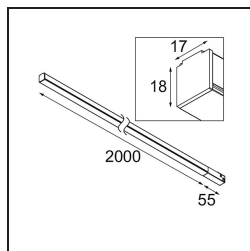

Date
Customer
Project
Type

Pista Linear Light Track 48V 2055 1x LED 3000K Non-Dim Black Structure

Specifications

Material	13412832
Light Source Type	LED
LED Type	PISTA LINEAR (FLAPS)
LED technology	LED flexible PCB
CRI	Min. 90
Colour Temperature	3000K
Lifetime	L80B10 @50,000 Hours
Lamp Included	Yes
Number of Light Sources	1
CIE flux code	52 82 97 100 61
Binning (SDCM)	3
Input Voltage	48Vdc
Luminaire power (W)	34.0
Electrical Class	III
IP Rating	20
Glow wire rating (°C)	960
Dimming Protocol	Non-Dim
Indoor/Outdoor	Indoor
Application	Ceiling, Wall
Adjustability	Not Applicable
Distance to Lighted Object (m)	0,1
Primary Colour & Primary Finish	Black, Structure
Gross weight (g)	895.0
Luminous flux per lamp (lm)	2067
Efficacy (lm/W)	60
Glare rating	27