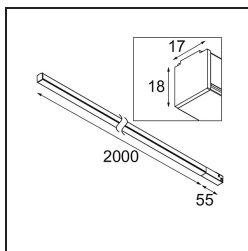

Date
Customer
Project
Type

Pista Linear Light Track 48V 2055 1x LED 3000K Non-Dim White Structure

Pista is the ultimate in modern aesthetics that introduces thinner and slimmer magnetic track rails, ever smaller light fixtures and ultra-thin cables. Designers can play with different modules on single or multiple track rails in different lengths and colours. The geometrical possibilities are endless.

Specifications

Material	13412809
Light Source Type	LED
LED Type	PISTA LINEAR (FLAPS)
LED technology	LED flexible PCB
CRI	Min. 90
Colour Temperature	3000K
Lifetime	L80B10 @50,000 Hours
Lamp Included	Yes
Number of Light Sources	1
CIE flux code	52 82 97 100 61
Binning (SDCM)	3
Input Voltage	48Vdc
Luminaire power (W)	34.0
Electrical Class	III
IP Rating	20
Glow wire rating (°C)	960
Dimming Protocol	Non-Dim
Indoor/Outdoor	Indoor
Application	Ceiling, Wall
Adjustability	Not Applicable
Distance to Lighted Object (m)	0,1
Primary Colour & Primary Finish	White, Structure
Gross weight (g)	895.0
Luminous flux per lamp (lm)	2067
Efficacy (lm/W)	60
Glare rating	27
Remark	<ul style="list-style-type: none"> • 3500K and 4000K on request • White Pista Track 48V linear modules come with a white track adapter. All other Pista Track 48V linear modules have a black track adapter. Exceptions are only possible on request. • This is not a complete product. Pista track 48V system required. • For installations without dimmer, it is recommended to use 1-10 V luminaires.