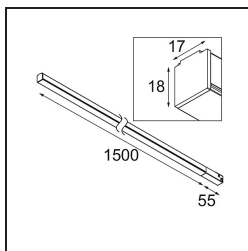

Date
Customer
Project
Type

*Pista Linear Light Track 48V 1555 lx LED 3000K Non-Dim Black Structure*

**Specifications**

Material	13412732
Light Source Type	LED
LED Type	PISTA LINEAR (FLAPS)
LED technology	LED flexible PCB
CRI	Min. 90
Colour Temperature	3000K
Lifetime	L80B10 @50,000 Hours
Lamp Included	Yes
Number of Light Sources	1
CIE flux code	52 82 97 100 61
Binning (SDCM)	3
Input Voltage	48Vdc
Luminaire power (W)	25.5
Electrical Class	III
IP Rating	20
Glow wire rating (°C)	960
Dimming Protocol	Non-Dim
Indoor/Outdoor	Indoor
Application	Ceiling, Wall
Adjustability	Not Applicable
Distance to Lighted Object (m)	0,1
Primary Colour & Primary Finish	Black, Structure
Gross weight (g)	678.0
Luminous flux per lamp (lm)	1550
Efficacy (lm/W)	60
Glare rating	27

Pista is the ultimate in modern aesthetics that introduces thinner and slimmer magnetic track rails, ever smaller light fixtures and ultra-thin cables. Designers can play with different modules on single or multiple track rails in different lengths and colours. The geometrical possibilities are endless.