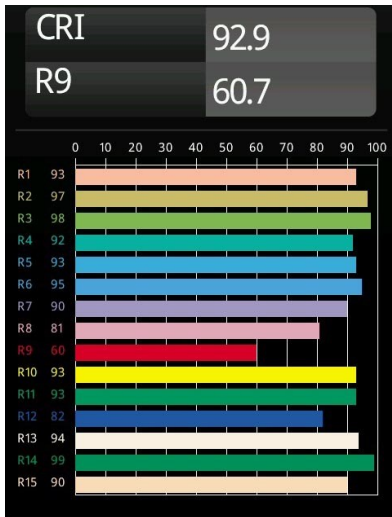

Date
Customer
Project
Type

*Pista Linear Light Track 48V 1555 lx LED 3000K Non-Dim Black Structure*

**Specifications**

Material	13412732
Light Source Type	LED
LED Type	PISTA LINEAR (FLAPS)
LED technology	LED flexible PCB
CRI	Min. 90
Colour Temperature	3000K
Lifetime	L80B10 @50,000 Hours
Lamp Included	Yes
Number of Light Sources	1
CIE flux code	52 82 97 100 61
Binning (SDCM)	3
Input Voltage	48Vdc
Luminaire power (W)	25.5
Electrical Class	III
IP Rating	20
Glow wire rating (°C)	960
Dimming Protocol	Non-Dim
Indoor/Outdoor	Indoor
Application	Ceiling, Wall
Adjustability	Not Applicable
Distance to Lighted Object (m)	0,1
Primary Colour & Primary Finish	Black, Structure
Gross weight (g)	678.0
Luminous flux per lamp (lm)	1550
Efficacy (lm/W)	60
Glare rating	27

Remark	<ul style="list-style-type: none"> <li>• 3500K and 4000K on request</li> <li>• White Pista Track 48V linear modules come with a white track adapter. All other Pista Track 48V linear modules have a black track adapter. Exceptions are only possible on request.</li> <li>• This is not a complete product. Pista track 48V system required.</li> <li>• For installations without dimmer, it is recommended to use 1-10 V luminaires.</li> </ul>
--------	--

**TM30 & CRI diagram**

**Light distribution & beam diagram**