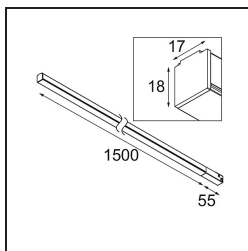

Date
Customer
Project
Type

*Pista Linear Light Track 48V 1555 lx LED 3000K Non-Dim White Structure*

Pista is the ultimate in modern aesthetics that introduces thinner and slimmer magnetic track rails, ever smaller light fixtures and ultra-thin cables. Designers can play with different modules on single or multiple track rails in different lengths and colours. The geometrical possibilities are endless.

**Specifications**

Material	13412709
Light Source Type	LED
LED Type	PISTA LINEAR (FLAPS)
LED technology	LED flexible PCB
CRI	Min. 90
Colour Temperature	3000K
Lifetime	L80B10 @50,000 Hours
Lamp Included	Yes
Number of Light Sources	1
CIE flux code	52 82 97 100 61
Binning (SDCM)	3
Input Voltage	48Vdc
Luminaire power (W)	25.5
Electrical Class	III
IP Rating	20
Glow wire rating (°C)	960
Dimming Protocol	Non-Dim
Indoor/Outdoor	Indoor
Application	Ceiling, Wall
Adjustability	Not Applicable
Distance to Lighted Object (m)	0,1
Primary Colour & Primary Finish	White, Structure
Gross weight (g)	678.0
Luminous flux per lamp (lm)	1550
Efficacy (lm/W)	60
Glare rating	27
Remark	<ul style="list-style-type: none"> <li>• 3500K and 4000K on request</li> <li>• White Pista Track 48V linear modules come with a white track adapter. All other Pista Track 48V linear modules have a black track adapter. Exceptions are only possible on request.</li> <li>• This is not a complete product. Pista track 48V system required.</li> <li>• For installations without dimmer, it is recommended to use 1-10 V luminaires.</li> </ul>