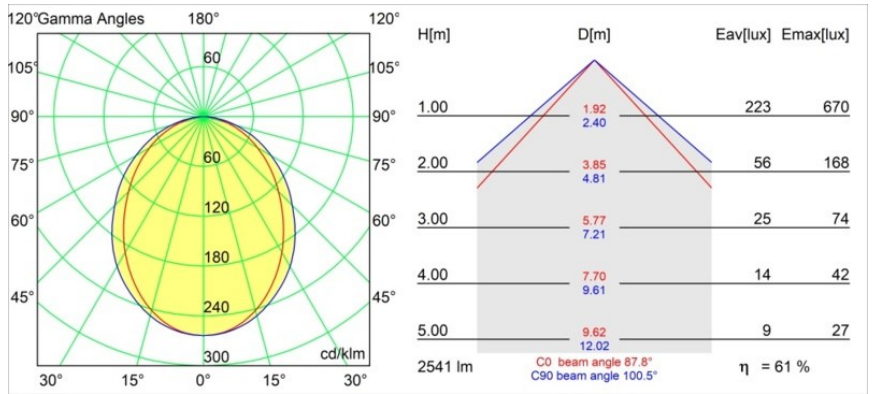

Date
Customer
Project
Type

*Pista Linear Light Track 48V 1555 lx LED 3000K Non-Dim White Structure*

Pista is the ultimate in modern aesthetics that introduces thinner and slimmer magnetic track rails, ever smaller light fixtures and ultra-thin cables. Designers can play with different modules on single or multiple track rails in different lengths and colours. The geometrical possibilities are endless.

**Specifications**

Material	13412709
Light Source Type	LED
LED Type	PISTA LINEAR (FLAPS)
LED technology	LED flexible PCB
CRI	Min. 90
Colour Temperature	3000K
Lifetime	L80B10 @50,000 Hours
Lamp Included	Yes
Number of Light Sources	1
CIE flux code	52 82 97 100 61
Binning (SDCM)	3
Input Voltage	48Vdc
Luminaire power (W)	25.5
Electrical Class	III
IP Rating	20
Glow wire rating (°C)	960
Dimming Protocol	Non-Dim
Indoor/Outdoor	Indoor
Application	Ceiling, Wall
Adjustability	Not Applicable
Distance to Lighted Object (m)	0,1
Primary Colour & Primary Finish	White, Structure
Gross weight (g)	678.0
Luminous flux per lamp (lm)	1550
Efficacy (lm/W)	60
Glare rating	27
Remark	<ul style="list-style-type: none"> <li>• 3500K and 4000K on request</li> <li>• White Pista Track 48V linear modules come with a white track adapter. All other Pista Track 48V linear modules have a black track adapter. Exceptions are only possible on request.</li> <li>• This is not a complete product. Pista track 48V system required.</li> <li>• For installations without dimmer, it is recommended to use 1-10 V luminaires.</li> </ul>

**TM30 & CRI diagram**

**Light distribution & beam diagram**

Diagrams