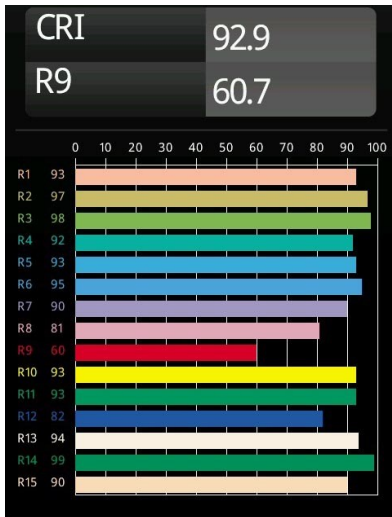

Date
Customer
Project
Type

*Pista Linear Light Track 48V 1555 lx LED 3000K Non-Dim White Structure*

Pista is the ultimate in modern aesthetics that introduces thinner and slimmer magnetic track rails, ever smaller light fixtures and ultra-thin cables. Designers can play with different modules on single or multiple track rails in different lengths and colours. The geometrical possibilities are endless.

**Specifications**

Material	13412709
Light Source Type	LED
LED Type	PISTA LINEAR (FLAPS)
LED technology	LED flexible PCB
CRI	Min. 90
Colour Temperature	3000K
Lifetime	L80B10 @50,000 Hours
Lamp Included	Yes
Number of Light Sources	1
CIE flux code	52 82 97 100 61
Binning (SDCM)	3
Input Voltage	48Vdc
Luminaire power (W)	25.5
Electrical Class	III
IP Rating	20
Glow wire rating (°C)	960
Dimming Protocol	Non-Dim
Indoor/Outdoor	Indoor
Application	Ceiling, Wall
Adjustability	Not Applicable
Distance to Lighted Object (m)	0,1
Primary Colour & Primary Finish	White, Structure
Gross weight (g)	678.0
Luminous flux per lamp (lm)	1550
Efficacy (lm/W)	60
Glare rating	27
Remark	<ul style="list-style-type: none"> <li>• 3500K and 4000K on request</li> <li>• White Pista Track 48V linear modules come with a white track adapter. All other Pista Track 48V linear modules have a black track adapter. Exceptions are only possible on request.</li> <li>• This is not a complete product. Pista track 48V system required.</li> <li>• For installations without dimmer, it is recommended to use 1-10 V luminaires.</li> </ul>

**TM30 & CRI diagram**

**Light distribution & beam diagram**

Diagrams