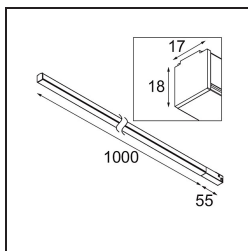

Date
Customer
Project
Type

*Pista Linear Light Track 48V 1055 1x LED 3000K Non-Dim Black Structure*

**Specifications**

Material	13412632
Light Source Type	LED
LED Type	PISTA LINEAR (FLAPS)
LED technology	LED flexible PCB
CRI	Min. 90
Colour Temperature	3000K
Lifetime	L80B10 @50,000 Hours
Lamp Included	Yes
Number of Light Sources	1
CIE flux code	52 82 97 100 61
Binning (SDCM)	3
Input Voltage	48Vdc
Luminaire power (W)	17.0
Electrical Class	III
IP Rating	20
Glow wire rating (°C)	960
Dimming Protocol	Non-Dim
Indoor/Outdoor	Indoor
Application	Ceiling, Wall
Adjustability	Not Applicable
Distance to Lighted Object (m)	0,1
Primary Colour & Primary Finish	Black, Structure
Gross weight (g)	456.0
Luminous flux per lamp (lm)	1033
Efficacy (lm/W)	60
Glare rating	27

Pista is the ultimate in modern aesthetics that introduces thinner and slimmer magnetic track rails, ever smaller light fixtures and ultra-thin cables. Designers can play with different modules on single or multiple track rails in different lengths and colours. The geometrical possibilities are endless.