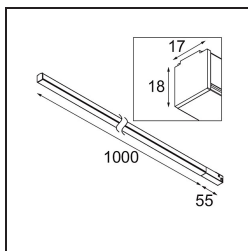

Date
Customer
Project
Type

*Pista Linear Light Track 48V 1055 1x LED 3000K Non-Dim White Structure*

Pista is the ultimate in modern aesthetics that introduces thinner and slimmer magnetic track rails, ever smaller light fixtures and ultra-thin cables. Designers can play with different modules on single or multiple track rails in different lengths and colours. The geometrical possibilities are endless.

**Specifications**

Material	13412609
Light Source Type	LED
LED Type	PISTA LINEAR (FLAPS)
LED technology	LED flexible PCB
CRI	Min. 90
Colour Temperature	3000K
Lifetime	L80B10 @50,000 Hours
Lamp Included	Yes
Number of Light Sources	1
CIE flux code	52 82 97 100 61
Binning (SDCM)	3
Input Voltage	48Vdc
Luminaire power (W)	17.0
Electrical Class	III
IP Rating	20
Glow wire rating (°C)	960
Dimming Protocol	Non-Dim
Indoor/Outdoor	Indoor
Application	Ceiling, Wall
Adjustability	Not Applicable
Distance to Lighted Object (m)	0,1
Primary Colour & Primary Finish	White, Structure
Gross weight (g)	456.0
Luminous flux per lamp (lm)	1033
Efficacy (lm/W)	60
Glare rating	27
Remark	<ul style="list-style-type: none"> <li>• 3500K and 4000K on request</li> <li>• White Pista Track 48V linear modules come with a white track adapter. All other Pista Track 48V linear modules have a black track adapter. Exceptions are only possible on request.</li> <li>• This is not a complete product. Pista track 48V system required.</li> <li>• For installations without dimmer, it is recommended to use 1-10 V luminaires.</li> </ul>