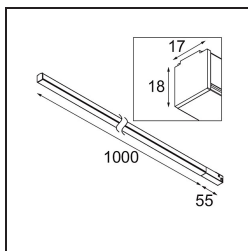

Date
Customer
Project
Type

Pista Linear Light Track 48V 1055 1x LED 3000K Non-Dim White Structure

Specifications

Pista is the ultimate in modern aesthetics that introduces thinner and slimmer magnetic track rails, ever smaller light fixtures and ultra-thin cables. Designers can play with different modules on single or multiple track rails in different lengths and colours. The geometrical possibilities are endless.

Material	13412609
Light Source Type	LED
LED Type	PISTA LINEAR (FLAPS)
LED technology	LED flexible PCB
CRI	Min. 90
Colour Temperature	3000K
Lifetime	L80B10 @50,000 Hours
Lamp Included	Yes
Number of Light Sources	1
CIE flux code	52 82 97 100 61
Binning (SDCM)	3
Input Voltage	48Vdc
Luminaire power (W)	17.0
Electrical Class	III
IP Rating	20
Glow wire rating (°C)	960
Dimming Protocol	Non-Dim
Indoor/Outdoor	Indoor
Application	Ceiling, Wall
Adjustability	Not Applicable
Distance to Lighted Object (m)	0,1
Primary Colour & Primary Finish	White, Structure
Gross weight (g)	456.0
Luminous flux per lamp (lm)	1033
Efficacy (lm/W)	60
Glare rating	27
Remark	<ul style="list-style-type: none"> • 3500K and 4000K on request • White Pista Track 48V linear modules come with a white track adapter. All other Pista Track 48V linear modules have a black track adapter. Exceptions are only possible on request. • This is not a complete product. Pista track 48V system required. • For installations without dimmer, it is recommended to use 1-10 V luminaires.