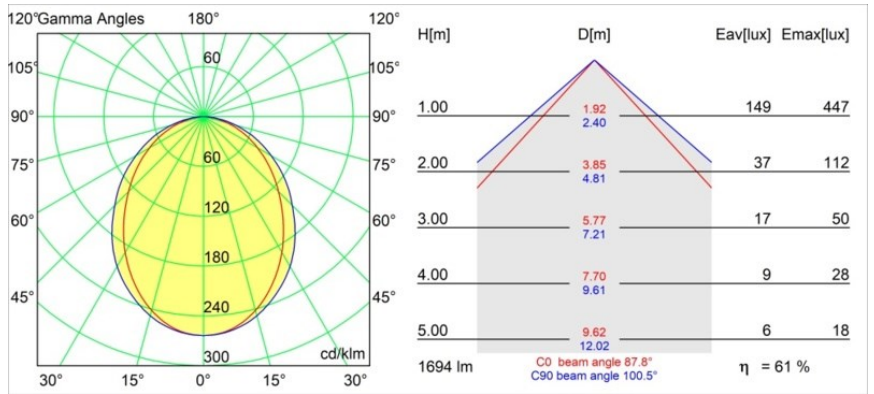

Light distribution & beam diagram