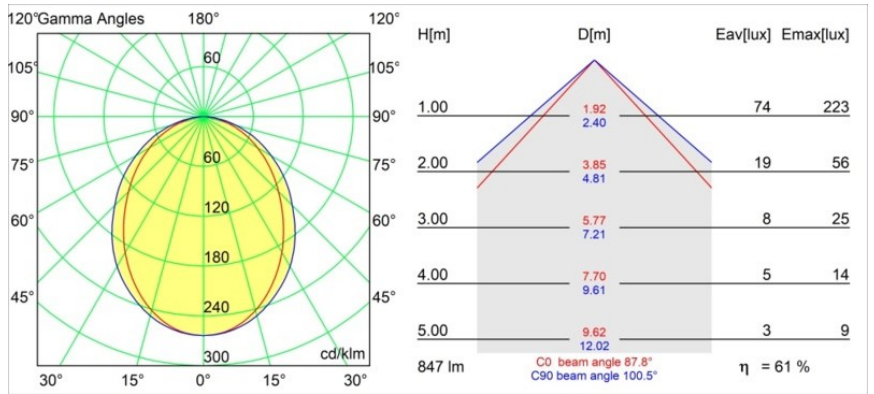

Light distribution & beam diagram