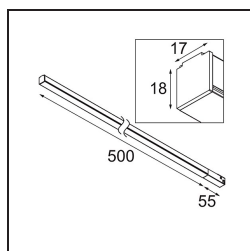

Date
Customer
Project
Type

Pista Linear Light Track 48V 555 1x LED 3000K Non-Dim Black Structure

Pista is the ultimate in modern aesthetics that introduces thinner and slimmer magnetic track rails, ever smaller light fixtures and ultra-thin cables. Designers can play with different modules on single or multiple track rails in different lengths and colours. The geometrical possibilities are endless.

Specifications

Material	13412532
Light Source Type	LED
LED Type	PISTA LINEAR (FLAPS)
LED technology	LED flexible PCB
CRI	Min. 90
Colour Temperature	3000K
Lifetime	L80B10 @50,000 Hours
Lamp Included	Yes
Number of Light Sources	1
CIE flux code	52 82 97 100 61
Binning (SDCM)	3
Input Voltage	48Vdc
Luminaire power (W)	8.5
Electrical Class	III
IP Rating	20
Glow wire rating (°C)	960
Dimming Protocol	Non-Dim
Indoor/Outdoor	Indoor
Application	Ceiling, Wall
Adjustability	Not Applicable
Distance to Lighted Object (m)	0,1
Primary Colour & Primary Finish	Black, Structure
Gross weight (g)	249.0
Luminous flux per lamp (lm)	517
Efficacy (lm/W)	60
Glare rating	27
Remark	<ul style="list-style-type: none"> • 3500K and 4000K on request • White Pista Track 48V linear modules come with a white track adapter. All other Pista Track 48V linear modules have a black track adapter. Exceptions are only possible on request. • This is not a complete product. Pista track 48V system required. • For installations without dimmer, it is recommended to use 1-10 V luminaires.