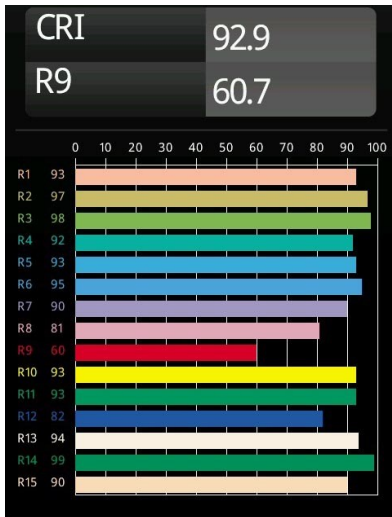

Date
Customer
Project
Type

*Pista Linear Light Track 48V 555 1x LED 3000K Non-Dim White Structure*

Pista is the ultimate in modern aesthetics that introduces thinner and slimmer magnetic track rails, ever smaller light fixtures and ultra-thin cables. Designers can play with different modules on single or multiple track rails in different lengths and colours. The geometrical possibilities are endless.

**Specifications**

Material	13412509
Light Source Type	LED
LED Type	PISTA LINEAR (FLAPS)
LED technology	LED flexible PCB
CRI	Min. 90
Colour Temperature	3000K
Lifetime	L80B10 @50,000 Hours
Lamp Included	Yes
Number of Light Sources	1
CIE flux code	52 82 97 100 61
Binning (SDCM)	3
Input Voltage	48Vdc
Luminaire power (W)	8.5
Electrical Class	III
IP Rating	20
Glow wire rating (°C)	960
Dimming Protocol	Non-Dim
Indoor/Outdoor	Indoor
Application	Ceiling, Wall
Adjustability	Not Applicable
Distance to Lighted Object (m)	0,1
Primary Colour & Primary Finish	White, Structure
Gross weight (g)	249.0
Luminous flux per lamp (lm)	517
Efficacy (lm/W)	60
Glare rating	27

- Remark
- 3500K and 4000K on request
  - White Pista Track 48V linear modules come with a white track adapter. All other Pista Track 48V linear modules have a black track adapter. Exceptions are only possible on request.
  - This is not a complete product. Pista track 48V system required.
  - For installations without dimmer, it is recommended to use 1-10 V luminaires.

**TM30 & CRI diagram**

**Light distribution & beam diagram**