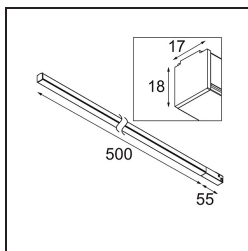

Date
Customer
Project
Type

*Pista Linear Light Track 48V 555 1x LED 3000K Non-Dim White Structure*

Pista is the ultimate in modern aesthetics that introduces thinner and slimmer magnetic track rails, ever smaller light fixtures and ultra-thin cables. Designers can play with different modules on single or multiple track rails in different lengths and colours. The geometrical possibilities are endless.

**Specifications**

Material	13412509
Light Source Type	LED
LED Type	PISTA LINEAR (FLAPS)
LED technology	LED flexible PCB
CRI	Min. 90
Colour Temperature	3000K
Lifetime	L80B10 @50,000 Hours
Lamp Included	Yes
Number of Light Sources	1
CIE flux code	52 82 97 100 61
Binning (SDCM)	3
Input Voltage	48Vdc
Luminaire power (W)	8.5
Electrical Class	III
IP Rating	20
Glow wire rating (°C)	960
Dimming Protocol	Non-Dim
Indoor/Outdoor	Indoor
Application	Ceiling, Wall
Adjustability	Not Applicable
Distance to Lighted Object (m)	0,1
Primary Colour & Primary Finish	White, Structure
Gross weight (g)	249.0
Luminous flux per lamp (lm)	517
Efficacy (lm/W)	60
Glare rating	27