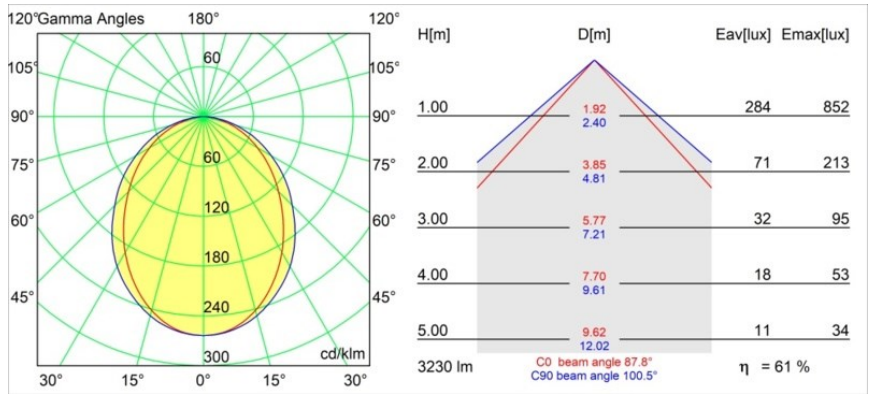

Light distribution & beam diagram