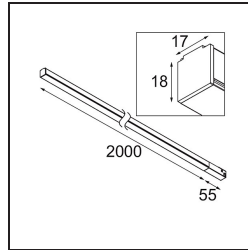

Date
Customer
Project
Type

Pista Linear Light Track 48V 2055 1x LED 2700K Non-Dim White Structure

Pista is the ultimate in modern aesthetics that introduces thinner and slimmer magnetic track rails, ever smaller light fixtures and ultra-thin cables. Designers can play with different modules on single or multiple track rails in different lengths and colours. The geometrical possibilities are endless.

Specifications

Material	13412309
Light Source Type	LED
LED Type	PISTA LINEAR (FLAPS)
LED technology	LED flexible PCB
CRI	Min. 90
Colour Temperature	2700K
Lifetime	L80B10 @50,000 Hours
Lamp Included	Yes
Number of Light Sources	1
CIE flux code	52 82 97 100 61
Binning (SDCM)	3
Input Voltage	48Vdc
Luminaire power (W)	34.0
Electrical Class	III
IP Rating	20
Glow wire rating (°C)	960
Dimming Protocol	Non-Dim
Indoor/Outdoor	Indoor
Application	Ceiling, Wall
Adjustability	Not Applicable
Distance to Lighted Object (m)	0,1
Primary Colour & Primary Finish	White, Structure
Gross weight (g)	895.0
Luminous flux per lamp (lm)	1970
Efficacy (lm/W)	57
Glare rating	26
Remark	<ul style="list-style-type: none"> • 3500K and 4000K on request • White Pista Track 48V linear modules come with a white track adapter. All other Pista Track 48V linear modules have a black track adapter. Exceptions are only possible on request. • This is not a complete product. Pista track 48V system required. • For installations without dimmer, it is recommended to use 1-10 V luminaires.