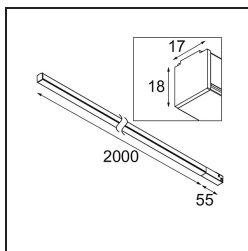

Date
Customer
Project
Type

Pista Linear Light Track 48V 2055 1x LED 2700K Non-Dim White Structure

Pista is the ultimate in modern aesthetics that introduces thinner and slimmer magnetic track rails, ever smaller light fixtures and ultra-thin cables. Designers can play with different modules on single or multiple track rails in different lengths and colours. The geometrical possibilities are endless.

Specifications

Material	13412309
Light Source Type	LED
LED Type	PISTA LINEAR (FLAPS)
LED technology	LED flexible PCB
CRI	Min. 90
Colour Temperature	2700K
Lifetime	L80B10 @50,000 Hours
Lamp Included	Yes
Number of Light Sources	1
CIE flux code	52 82 97 100 61
Binning (SDCM)	3
Input Voltage	48Vdc
Luminaire power (W)	34.0
Electrical Class	III
IP Rating	20
Glow wire rating (°C)	960
Dimming Protocol	Non-Dim
Indoor/Outdoor	Indoor
Application	Ceiling, Wall
Adjustability	Not Applicable
Distance to Lighted Object (m)	0,1
Primary Colour & Primary Finish	White, Structure
Gross weight (g)	895.0
Luminous flux per lamp (lm)	1970
Efficacy (lm/W)	57
Glare rating	26
Remark	<ul style="list-style-type: none"> • 3500K and 4000K on request • White Pista Track 48V linear modules come with a white track adapter. All other Pista Track 48V linear modules have a black track adapter. Exceptions are only possible on request. • This is not a complete product. Pista track 48V system required. • For installations without dimmer, it is recommended to use 1-10 V luminaires.