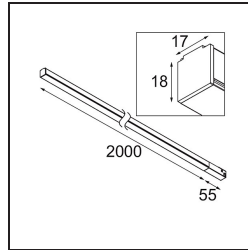

Date
Customer
Project
Type

*Pista Linear Light Track 48V 2055 1x LED 2700K Non-Dim Black Structure*

**Specifications**

Material	13412332
Light Source Type	LED
LED Type	PISTA LINEAR (FLAPS)
LED technology	LED flexible PCB
CRI	Min. 90
Colour Temperature	2700K
Lifetime	L80B10 @50,000 Hours
Lamp Included	Yes
Number of Light Sources	1
CIE flux code	52 82 97 100 61
Binning (SDCM)	3
Input Voltage	48Vdc
Luminaire power (W)	34.0
Electrical Class	III
IP Rating	20
Glow wire rating (°C)	960
Dimming Protocol	Non-Dim
Indoor/Outdoor	Indoor
Application	Ceiling, Wall
Adjustability	Not Applicable
Distance to Lighted Object (m)	0,1
Primary Colour & Primary Finish	Black, Structure
Gross weight (g)	895.0
Luminous flux per lamp (lm)	1970
Efficacy (lm/W)	57
Glare rating	26

Pista is the ultimate in modern aesthetics that introduces thinner and slimmer magnetic track rails, ever smaller light fixtures and ultra-thin cables. Designers can play with different modules on single or multiple track rails in different lengths and colours. The geometrical possibilities are endless.