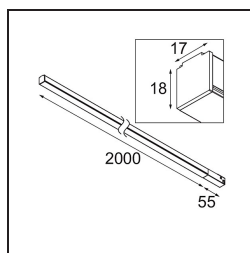

Date
Customer
Project
Type

Pista Linear Light Track 48V 2055 1x LED 2700K Non-Dim Black Structure

Specifications

Pista is the ultimate in modern aesthetics that introduces thinner and slimmer magnetic track rails, ever smaller light fixtures and ultra-thin cables. Designers can play with different modules on single or multiple track rails in different lengths and colours. The geometrical possibilities are endless.

Material	13412332
Light Source Type	LED
LED Type	PISTA LINEAR (FLAPS)
LED technology	LED flexible PCB
CRI	Min. 90
Colour Temperature	2700K
Lifetime	L80B10 @50,000 Hours
Lamp Included	Yes
Number of Light Sources	1
CIE flux code	52 82 97 100 61
Binning (SDCM)	3
Input Voltage	48Vdc
Luminaire power (W)	34.0
Electrical Class	III
IP Rating	20
Glow wire rating (°C)	960
Dimming Protocol	Non-Dim
Indoor/Outdoor	Indoor
Application	Ceiling, Wall
Adjustability	Not Applicable
Distance to Lighted Object (m)	0,1
Primary Colour & Primary Finish	Black, Structure
Gross weight (g)	895.0
Luminous flux per lamp (lm)	1970
Efficacy (lm/W)	57
Glare rating	26
Remark	<ul style="list-style-type: none"> • 3500K and 4000K on request • White Pista Track 48V linear modules come with a white track adapter. All other Pista Track 48V linear modules have a black track adapter. Exceptions are only possible on request. • This is not a complete product. Pista track 48V system required. • For installations without dimmer, it is recommended to use 1-10 V luminaires.