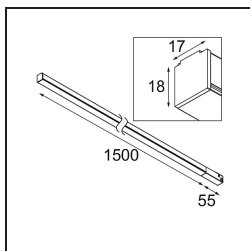

Date
Customer
Project
Type

Pista Linear Light Track 48V 1555 1x LED 2700K Non-Dim White Structure

Pista is the ultimate in modern aesthetics that introduces thinner and slimmer magnetic track rails, ever smaller light fixtures and ultra-thin cables. Designers can play with different modules on single or multiple track rails in different lengths and colours. The geometrical possibilities are endless.

Specifications

Material	13412209
Light Source Type	LED
LED Type	PISTA LINEAR (FLAPS)
LED technology	LED flexible PCB
CRI	Min. 90
Colour Temperature	2700K
Lifetime	L80B10 @50,000 Hours
Lamp Included	Yes
Number of Light Sources	1
CIE flux code	52 82 97 100 61
Binning (SDCM)	3
Input Voltage	48Vdc
Luminaire power (W)	25.5
Electrical Class	III
IP Rating	20
Glow wire rating (°C)	960
Dimming Protocol	Non-Dim
Indoor/Outdoor	Indoor
Application	Ceiling, Wall
Adjustability	Not Applicable
Distance to Lighted Object (m)	0,1
Primary Colour & Primary Finish	White, Structure
Gross weight (g)	678.0
Luminous flux per lamp (lm)	1478
Efficacy (lm/W)	57
Glare rating	26
Remark	<ul style="list-style-type: none"> • 3500K and 4000K on request • White Pista Track 48V linear modules come with a white track adapter. All other Pista Track 48V linear modules have a black track adapter. Exceptions are only possible on request. • This is not a complete product. Pista track 48V system required. • For installations without dimmer, it is recommended to use 1-10 V luminaires.