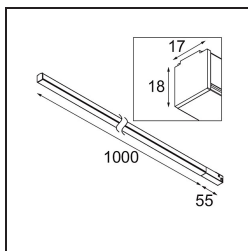

Date
Customer
Project
Type

Pista Linear Light Track 48V 1055 1x LED 2700K Non-Dim White Structure

Pista is the ultimate in modern aesthetics that introduces thinner and slimmer magnetic track rails, ever smaller light fixtures and ultra-thin cables. Designers can play with different modules on single or multiple track rails in different lengths and colours. The geometrical possibilities are endless.

Specifications

Material	13412109
Light Source Type	LED
LED Type	PISTA LINEAR (FLAPS)
LED technology	LED flexible PCB
CRI	Min. 90
Colour Temperature	2700K
Lifetime	L80B10 @50,000 Hours
Lamp Included	Yes
Number of Light Sources	1
CIE flux code	52 82 97 100 61
Binning (SDCM)	3
Input Voltage	48Vdc
Luminaire power (W)	17.0
Electrical Class	III
IP Rating	20
Glow wire rating (°C)	960
Dimming Protocol	Non-Dim
Indoor/Outdoor	Indoor
Application	Ceiling, Wall
Adjustability	Not Applicable
Distance to Lighted Object (m)	0,1
Primary Colour & Primary Finish	White, Structure
Gross weight (g)	456.0
Luminous flux per lamp (lm)	985
Efficacy (lm/W)	57
Glare rating	26
Remark	<ul style="list-style-type: none"> • 3500K and 4000K on request • White Pista Track 48V linear modules come with a white track adapter. All other Pista Track 48V linear modules have a black track adapter. Exceptions are only possible on request. • This is not a complete product. Pista track 48V system required. • For installations without dimmer, it is recommended to use 1-10 V luminaires.