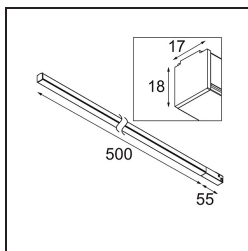

Date
Customer
Project
Type

*Pista Linear Light Track 48V 555 1x LED 2700K Non-Dim Black Structure*

**Specifications**

Pista is the ultimate in modern aesthetics that introduces thinner and slimmer magnetic track rails, ever smaller light fixtures and ultra-thin cables. Designers can play with different modules on single or multiple track rails in different lengths and colours. The geometrical possibilities are endless.

Material	13412032
Light Source Type	LED
LED Type	PISTA LINEAR (FLAPS)
LED technology	LED flexible PCB
CRI	Min. 90
Colour Temperature	2700K
Lifetime	L80B10 @50,000 Hours
Lamp Included	Yes
Number of Light Sources	1
CIE flux code	52 82 97 100 61
Binning (SDCM)	3
Input Voltage	48Vdc
Luminaire power (W)	8.5
Electrical Class	III
IP Rating	20
Glow wire rating (°C)	960
Dimming Protocol	Non-Dim
Indoor/Outdoor	Indoor
Application	Ceiling, Wall
Adjustability	Not Applicable
Distance to Lighted Object (m)	0,1
Primary Colour & Primary Finish	Black, Structure
Gross weight (g)	249.0
Luminous flux per lamp (lm)	493
Efficacy (lm/W)	58
Glare rating	26
Remark	<ul style="list-style-type: none"> <li>• 3500K and 4000K on request</li> <li>• White Pista Track 48V linear modules come with a white track adapter. All other Pista Track 48V linear modules have a black track adapter. Exceptions are only possible on request.</li> <li>• This is not a complete product. Pista track 48V system required.</li> <li>• For installations without dimmer, it is recommended to use 1-10 V luminaires.</li> </ul>