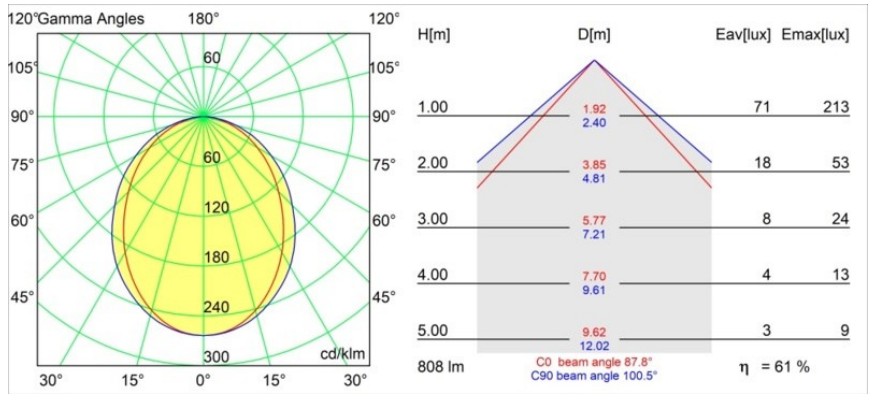

Date
Customer
Project
Type

*Pista Linear Light Track 48V 555 1x LED 2700K Non-Dim Black Structure*

**Specifications**

Pista is the ultimate in modern aesthetics that introduces thinner and slimmer magnetic track rails, ever smaller light fixtures and ultra-thin cables. Designers can play with different modules on single or multiple track rails in different lengths and colours. The geometrical possibilities are endless.

Material	13412032
Light Source Type	LED
LED Type	PISTA LINEAR (FLAPS)
LED technology	LED flexible PCB
CRI	Min. 90
Colour Temperature	2700K
Lifetime	L80B10 @50,000 Hours
Lamp Included	Yes
Number of Light Sources	1
CIE flux code	52 82 97 100 61
Binning (SDCM)	3
Input Voltage	48Vdc
Luminaire power (W)	8.5
Electrical Class	III
IP Rating	20
Glow wire rating (°C)	960
Dimming Protocol	Non-Dim
Indoor/Outdoor	Indoor
Application	Ceiling, Wall
Adjustability	Not Applicable
Distance to Lighted Object (m)	0,1
Primary Colour & Primary Finish	Black, Structure
Gross weight (g)	249.0
Luminous flux per lamp (lm)	493
Efficacy (lm/W)	58
Glare rating	26
Remark	<ul style="list-style-type: none"> <li>• 3500K and 4000K on request</li> <li>• White Pista Track 48V linear modules come with a white track adapter. All other Pista Track 48V linear modules have a black track adapter. Exceptions are only possible on request.</li> <li>• This is not a complete product. Pista track 48V system required.</li> <li>• For installations without dimmer, it is recommended to use 1-10 V luminaires.</li> </ul>

**TM30 & CRI diagram**

**Light distribution & beam diagram**

Diagrams