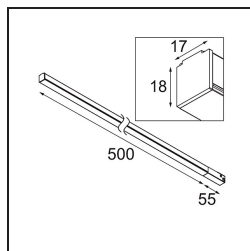

Date
Customer
Project
Type

Pista Linear Light Track 48V 555 1x LED 2700K Non-Dim White Structure

Pista is the ultimate in modern aesthetics that introduces thinner and slimmer magnetic track rails, ever smaller light fixtures and ultra-thin cables. Designers can play with different modules on single or multiple track rails in different lengths and colours. The geometrical possibilities are endless.

Specifications

Material	13412009
Light Source Type	LED
LED Type	PISTA LINEAR (FLAPS)
LED technology	LED flexible PCB
CRI	Min. 90
Colour Temperature	2700K
Lifetime	L80B10 @50,000 Hours
Lamp Included	Yes
Number of Light Sources	1
CIE flux code	52 82 97 100 61
Binning (SDCM)	3
Input Voltage	48Vdc
Luminaire power (W)	8.5
Electrical Class	III
IP Rating	20
Glow wire rating (°C)	960
Dimming Protocol	Non-Dim
Indoor/Outdoor	Indoor
Application	Ceiling, Wall
Adjustability	Not Applicable
Distance to Lighted Object (m)	0,1
Primary Colour & Primary Finish	White, Structure
Gross weight (g)	249.0
Luminous flux per lamp (lm)	493
Efficacy (lm/W)	58
Glare rating	26
Remark	<ul style="list-style-type: none"> • 3500K and 4000K on request • White Pista Track 48V linear modules come with a white track adapter. All other Pista Track 48V linear modules have a black track adapter. Exceptions are only possible on request. • This is not a complete product. Pista track 48V system required. • For installations without dimmer, it is recommended to use 1-10 V luminaires.