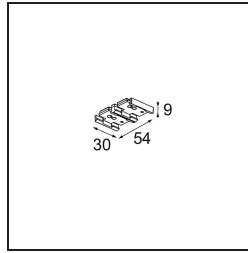

Date _____
Customer _____
Project _____
Type _____

Track 48V Suspension Bracket Twin White Structure

Specifications

Material	13411809
Lamp Included	No
Number of Light Sources	0
IP Rating	20
Glow wire rating (°C)	960
Indoor/Outdoor	Indoor
Adjustability	Not Applicable
Primary Colour & Primary Finish	White, Structure
Gross weight (g)	31.0