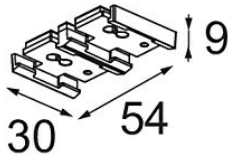

Date _____
Customer _____
Project _____
Type _____

Track 48V Suspension Bracket Twin White Structure

Specifications

Material	13411809
Lamp Included	No
Number of Light Sources	0
IP Rating	20
Glow wire rating (°C)	960
Indoor/Outdoor	Indoor
Adjustability	Not Applicable
Primary Colour & Primary Finish	White, Structure
Gross weight (g)	31.0