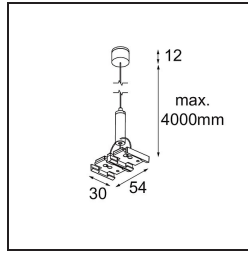

Date _____
Customer _____
Project _____
Type _____

Track 48V Suspension Cable 4000 Twin Black Structure

Specifications

Material	13411732
Lamp Included	No
Number of Light Sources	0
IP Rating	20
Glow wire rating (°C)	960
Indoor/Outdoor	Indoor
Adjustability	Not Applicable
Primary Colour & Primary Finish	Black, Structure
Gross weight (g)	63.0