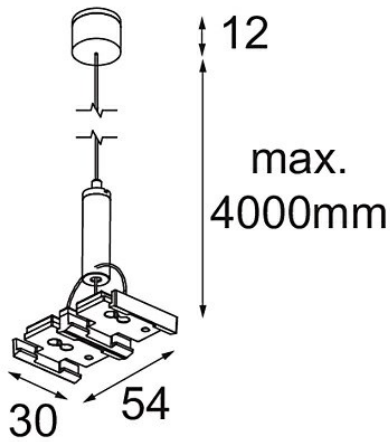

Date _____
Customer _____
Project _____
Type _____

Track 48V Suspension Cable 4000 Twin Black Structure

Specifications

Material	13411732
Lamp Included	No
Number of Light Sources	0
IP Rating	20
Glow wire rating (°C)	960
Indoor/Outdoor	Indoor
Adjustability	Not Applicable
Primary Colour & Primary Finish	Black, Structure
Gross weight (g)	63.0