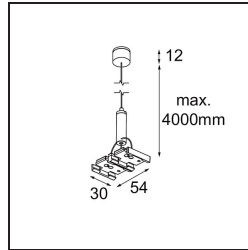

Date _____
Customer _____
Project _____
Type _____

Track 48V Suspension Cable 4000 Twin White Structure

Specifications

Material	13411709
Lamp Included	No
Number of Light Sources	0
IP Rating	20
Glow wire rating (°C)	960
Indoor/Outdoor	Indoor
Adjustability	Not Applicable
Primary Colour & Primary Finish	White, Structure
Gross weight (g)	63.0