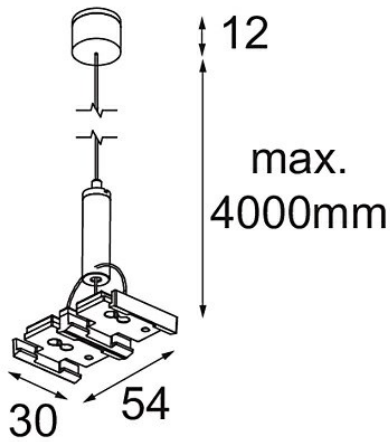

Date _____
Customer _____
Project _____
Type _____

Track 48V Suspension Cable 4000 Twin White Structure

Specifications

Material	13411709
Lamp Included	No
Number of Light Sources	0
IP Rating	20
Glow wire rating (°C)	960
Indoor/Outdoor	Indoor
Adjustability	Not Applicable
Primary Colour & Primary Finish	White, Structure
Gross weight (g)	63.0