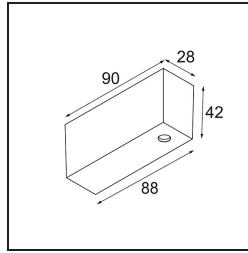

Date _____
Customer _____
Project _____
Type _____

Track 48V Connection Housing Surface 2000 Connection and Power Feed Cable 4x1,5 White Structure

Specifications

Material	13411509
Lamp Included	No
Number of Light Sources	0
Input Voltage	48Vdc
Electrical Class	III
IP Rating	20
Glow wire rating (°C)	960
Indoor/Outdoor	Indoor
Mounting	Surface
Adjustability	Not Applicable
Primary Colour & Primary Finish	White, Structure
Gross weight (g)	248.0