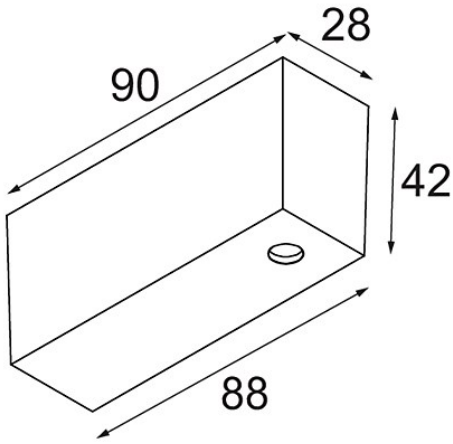

Date _____
Customer _____
Project _____
Type _____

Track 48V Connection Housing Surface 2000 Connection and Power Feed Cable 4x1,5 White Structure

Specifications

Material	13411509
Lamp Included	No
Number of Light Sources	0
Input Voltage	48Vdc
Electrical Class	III
IP Rating	20
Glow wire rating (°C)	960
Indoor/Outdoor	Indoor
Mounting	Surface
Adjustability	Not Applicable
Primary Colour & Primary Finish	White, Structure
Gross weight (g)	248.0