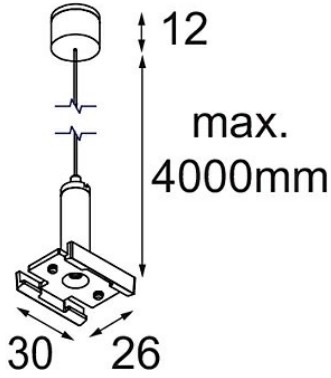

Date _____
Customer _____
Project _____
Type _____

Track 48V Suspension 4000 (1) Black Structure

Specifications

Material	13411432
Lamp Included	No
Number of Light Sources	0
IP Rating	20
Glow wire rating (°C)	960
Indoor/Outdoor	Indoor
Adjustability	Not Applicable
Primary Colour & Primary Finish	Black, Structure
Gross weight (g)	47.0