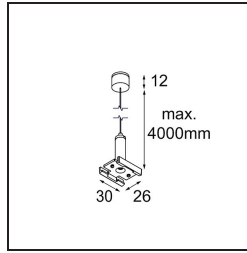

Date _____
Customer _____
Project _____
Type _____

Track 48V Suspension 4000 (1) Black Structure

Specifications

Material	13411432
Lamp Included	No
Number of Light Sources	0
IP Rating	20
Glow wire rating (°C)	960
Indoor/Outdoor	Indoor
Adjustability	Not Applicable
Primary Colour & Primary Finish	Black, Structure
Gross weight (g)	47.0