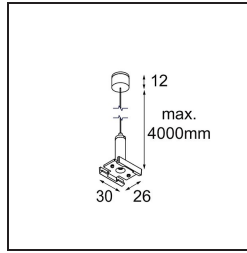

Date \_\_\_\_\_  
Customer \_\_\_\_\_  
Project \_\_\_\_\_  
Type \_\_\_\_\_

*Track 48V Suspension 4000 (1) White Structure*

**Specifications**

Material	13411409
Lamp Included	No
Number of Light Sources	0
IP Rating	20
Glow wire rating (°C)	960
Indoor/Outdoor	Indoor
Adjustability	Not Applicable
Primary Colour & Primary Finish	White, Structure
Gross weight (g)	47.0