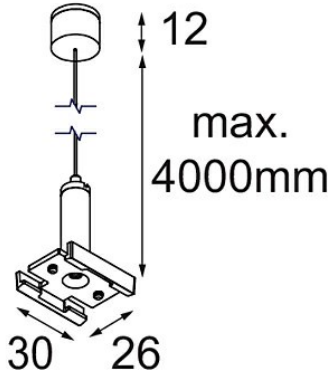

Date \_\_\_\_\_  
Customer \_\_\_\_\_  
Project \_\_\_\_\_  
Type \_\_\_\_\_

*Track 48V Suspension 4000 (1) White Structure*

**Specifications**

Material	13411409
Lamp Included	No
Number of Light Sources	0
IP Rating	20
Glow wire rating (°C)	960
Indoor/Outdoor	Indoor
Adjustability	Not Applicable
Primary Colour & Primary Finish	White, Structure
Gross weight (g)	47.0