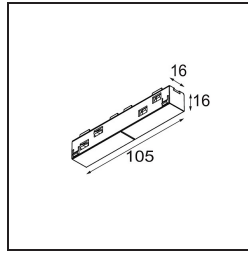

Date
Customer
Project
Type

Track 48V Connection 180° Electrical (For Surface Mounting) Black Structure

Specifications

Material	13411332
Lamp Included	No
Number of Light Sources	0
Input Voltage	48Vdc
Electrical Class	III
IP Rating	20
Glow wire rating (°C)	960
Indoor/Outdoor	Indoor
Adjustability	Not Applicable
Primary Colour & Primary Finish	Black, Structure
Gross weight (g)	42.0