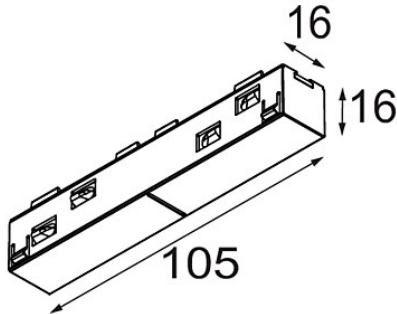

Date
Customer
Project
Type

Track 48V Connection 180° Electrical (For Surface Mounting) Black Structure

Specifications

Material	13411332
Lamp Included	No
Number of Light Sources	0
Input Voltage	48Vdc
Electrical Class	III
IP Rating	20
Glow wire rating (°C)	960
Indoor/Outdoor	Indoor
Adjustability	Not Applicable
Primary Colour & Primary Finish	Black, Structure
Gross weight (g)	42.0