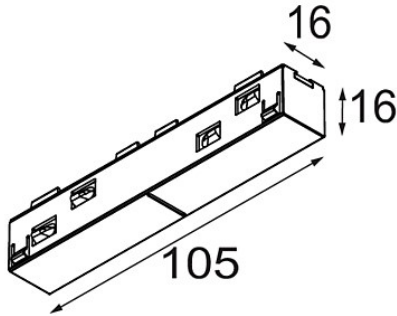

Date
Customer
Project
Type

Track 48V Connection 180° Electrical (For Surface Mounting) Black Structure

Specifications

Material	13411332
Lamp Included	No
Number of Light Sources	0
Input Voltage	48Vdc
Electrical Class	III
IP Rating	20
Glow wire rating (°C)	960
Indoor/Outdoor	Indoor
Adjustability	Not Applicable
Primary Colour & Primary Finish	Black, Structure
Gross weight (g)	42.0