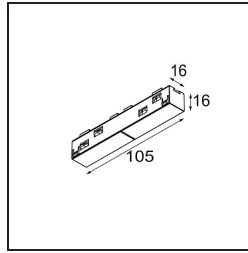

Date
Customer
Project
Type

Track 48V Connection 180° Electrical (For Surface Mounting) Black Structure

Specifications

Material	13411332
Lamp Included	No
Number of Light Sources	0
Input Voltage	48Vdc
Electrical Class	III
IP Rating	20
Glow wire rating (°C)	960
Indoor/Outdoor	Indoor
Adjustability	Not Applicable
Primary Colour & Primary Finish	Black, Structure
Gross weight (g)	42.0