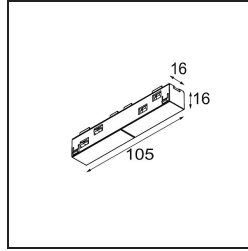

Date
Customer
Project
Type

Track 48V Connection 180° Electrical (For Surface Mounting) Black Structure

Specifications

Material	13411332
Lamp Included	No
Number of Light Sources	0
Input Voltage	48Vdc
Electrical Class	III
IP Rating	20
Glow wire rating (°C)	960
Indoor/Outdoor	Indoor
Adjustability	Not Applicable
Primary Colour & Primary Finish	Black, Structure
Gross weight (g)	42.0