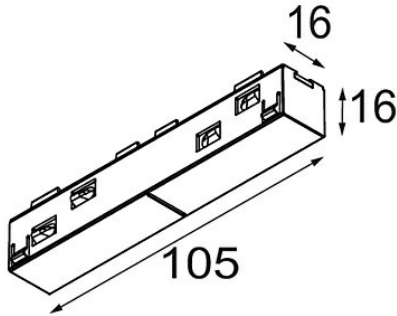

Date
Customer
Project
Type

Track 48V Connection 180° Electrical (For Surface Mounting) Black Structure

Specifications

Material	13411332
Lamp Included	No
Number of Light Sources	0
Input Voltage	48Vdc
Electrical Class	III
IP Rating	20
Glow wire rating (°C)	960
Indoor/Outdoor	Indoor
Adjustability	Not Applicable
Primary Colour & Primary Finish	Black, Structure
Gross weight (g)	42.0