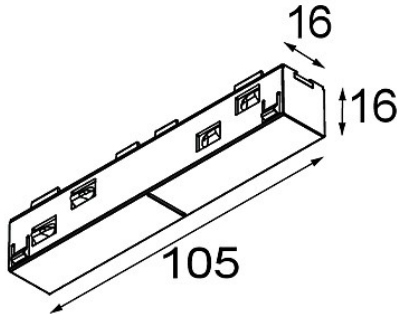

Date
Customer
Project
Type

Track 48V Connection 180° Electrical (For Surface Mounting) White Structure

Specifications

Material	13411309
Lamp Included	No
Number of Light Sources	0
Input Voltage	48Vdc
Electrical Class	III
IP Rating	20
Glow wire rating (°C)	960
Indoor/Outdoor	Indoor
Adjustability	Not Applicable
Primary Colour & Primary Finish	White, Structure
Gross weight (g)	42.0

Specifications