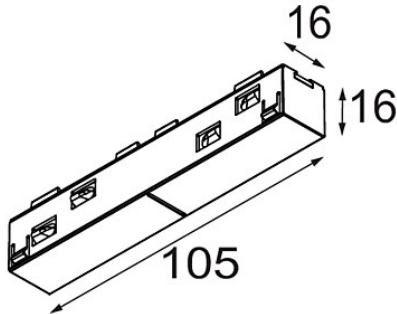

Date
Customer
Project
Type

Track 48V Connection 180° Electrical (For Surface Mounting) White Structure

Specifications

Material	13411309
Lamp Included	No
Number of Light Sources	0
Input Voltage	48Vdc
Electrical Class	III
IP Rating	20
Glow wire rating (°C)	960
Indoor/Outdoor	Indoor
Adjustability	Not Applicable
Primary Colour & Primary Finish	White, Structure
Gross weight (g)	42.0