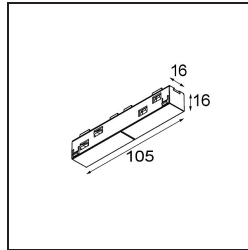

Date
Customer
Project
Type

Track 48V Connection 180° Electrical (For Surface Mounting) White Structure

Specifications

Material	13411309
Lamp Included	No
Number of Light Sources	0
Input Voltage	48Vdc
Electrical Class	III
IP Rating	20
Glow wire rating (°C)	960
Indoor/Outdoor	Indoor
Adjustability	Not Applicable
Primary Colour & Primary Finish	White, Structure
Gross weight (g)	42.0

Specifications