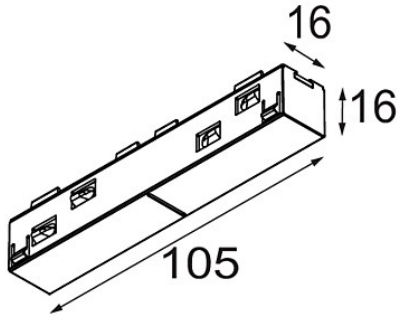

Date
Customer
Project
Type

Track 48V Connection 180° Electrical (For Surface Mounting) White Structure

Specifications

Material	13411309
Lamp Included	No
Number of Light Sources	0
Input Voltage	48Vdc
Electrical Class	III
IP Rating	20
Glow wire rating (°C)	960
Indoor/Outdoor	Indoor
Adjustability	Not Applicable
Primary Colour & Primary Finish	White, Structure
Gross weight (g)	42.0