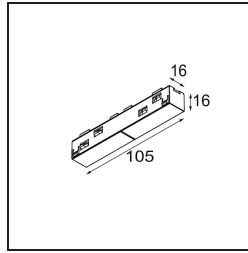

Date
Customer
Project
Type

Track 48V Connection 180° Electrical (For Surface Mounting) White Structure

Specifications

Material	13411309
Lamp Included	No
Number of Light Sources	0
Input Voltage	48Vdc
Electrical Class	III
IP Rating	20
Glow wire rating (°C)	960
Indoor/Outdoor	Indoor
Adjustability	Not Applicable
Primary Colour & Primary Finish	White, Structure
Gross weight (g)	42.0