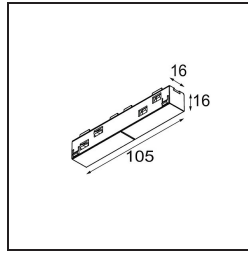

Date
Customer
Project
Type

Track 48V Connection 180° Electrical (For Surface Mounting) White Structure

Specifications

Material	13411309
Lamp Included	No
Number of Light Sources	0
Input Voltage	48Vdc
Electrical Class	III
IP Rating	20
Glow wire rating (°C)	960
Indoor/Outdoor	Indoor
Adjustability	Not Applicable
Primary Colour & Primary Finish	White, Structure
Gross weight (g)	42.0