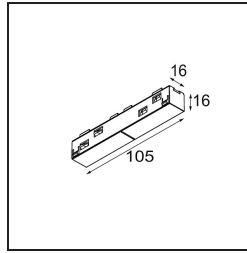

Date
Customer
Project
Type

*Track 48V Connection 180° Electrical (For Surface Mounting) White Structure*

**Specifications**

Material	13411309
Lamp Included	No
Number of Light Sources	0
Input Voltage	48Vdc
Electrical Class	III
IP Rating	20
Glow wire rating (°C)	960
Indoor/Outdoor	Indoor
Adjustability	Not Applicable
Primary Colour & Primary Finish	White, Structure
Gross weight (g)	42.0