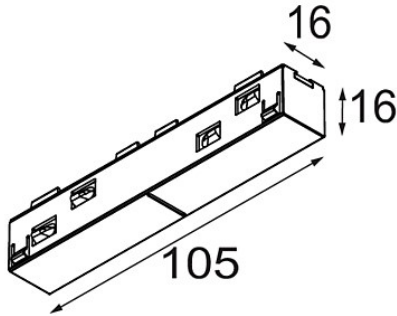

Date
Customer
Project
Type

*Track 48V Connection 180° Electrical (For Surface Mounting) White Structure*

**Specifications**

Material	13411309
Lamp Included	No
Number of Light Sources	0
Input Voltage	48Vdc
Electrical Class	III
IP Rating	20
Glow wire rating (°C)	960
Indoor/Outdoor	Indoor
Adjustability	Not Applicable
Primary Colour & Primary Finish	White, Structure
Gross weight (g)	42.0