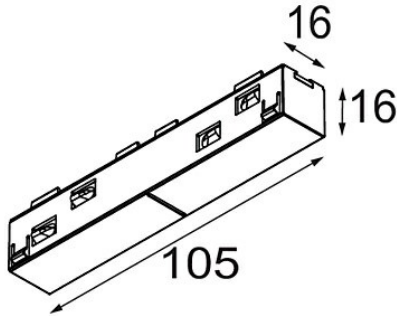

Date
Customer
Project
Type

Track 48V Connection 180° Electrical (For Surface Mounting) White Structure

Specifications

Material	13411309
Lamp Included	No
Number of Light Sources	0
Input Voltage	48Vdc
Electrical Class	III
IP Rating	20
Glow wire rating (°C)	960
Indoor/Outdoor	Indoor
Adjustability	Not Applicable
Primary Colour & Primary Finish	White, Structure
Gross weight (g)	42.0