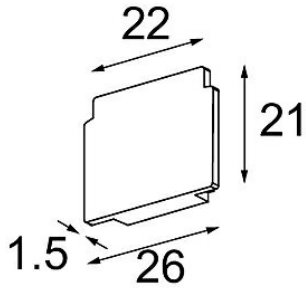

Date _____
Customer _____
Project _____
Type _____

Track 48V Endplate (2) Black Structure

Specifications

Material	13411032
Lamp Included	No
Number of Light Sources	0
IP Rating	20
Glow wire rating (°C)	960
Indoor/Outdoor	Indoor
Adjustability	Not Applicable
Primary Colour & Primary Finish	Black, Structure
Gross weight (g)	14.0