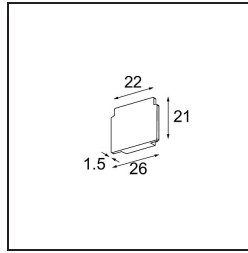

Date _____
Customer _____
Project _____
Type _____

Track 48V Endplate (2) Black Structure

Specifications

Material	13411032
Lamp Included	No
Number of Light Sources	0
IP Rating	20
Glow wire rating (°C)	960
Indoor/Outdoor	Indoor
Adjustability	Not Applicable
Primary Colour & Primary Finish	Black, Structure
Gross weight (g)	14.0