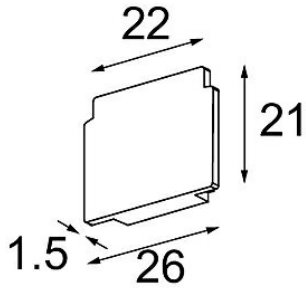

Date _____
 Customer _____
 Project _____
 Type _____

Track 48V Endplate (2) Black Structure

Specifications

Material	13411032
Lamp Included	No
Number of Light Sources	0
IP Rating	20
Glow wire rating (°C)	960
Indoor/Outdoor	Indoor
Adjustability	Not Applicable
Primary Colour & Primary Finish	Black, Structure
Gross weight (g)	14.0