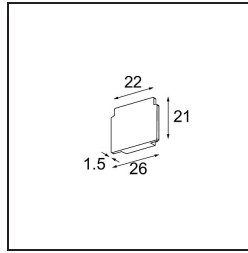

Date _____
 Customer _____
 Project _____
 Type _____

Track 48V Endplate (2) Black Structure

Specifications

Material	13411032
Lamp Included	No
Number of Light Sources	0
IP Rating	20
Glow wire rating (°C)	960
Indoor/Outdoor	Indoor
Adjustability	Not Applicable
Primary Colour & Primary Finish	Black, Structure
Gross weight (g)	14.0