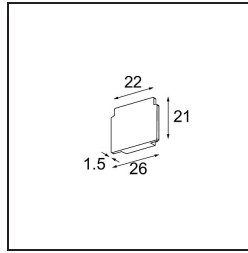

Date _____
Customer _____
Project _____
Type _____

Track 48V Endplate (For Surface Mounting) (2) Black Structure

Specifications

Material	13411032
Lamp Included	No
Number of Light Sources	0
IP Rating	20
Glow wire rating (°C)	960
Indoor/Outdoor	Indoor
Adjustability	Not Applicable
Primary Colour & Primary Finish	Black, Structure
Gross weight (g)	14.0