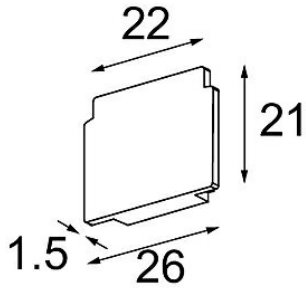

Date _____
Customer _____
Project _____
Type _____

Track 48V Endplate (For Surface Mounting) (2) Black Structure

Specifications

Material	13411032
Lamp Included	No
Number of Light Sources	0
IP Rating	20
Glow wire rating (°C)	960
Indoor/Outdoor	Indoor
Adjustability	Not Applicable
Primary Colour & Primary Finish	Black, Structure
Gross weight (g)	14.0