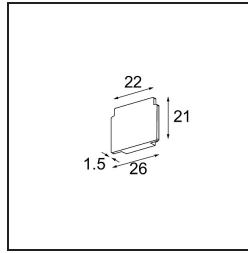

Date _____
Customer _____
Project _____
Type _____

Track 48V Endplate (2) Black Structure

Specifications

Material	13411032
Lamp Included	No
Number of Light Sources	0
IP Rating	20
Glow wire rating (°C)	960
Indoor/Outdoor	Indoor
Adjustability	Not Applicable
Primary Colour & Primary Finish	Black, Structure
Gross weight (g)	14.0