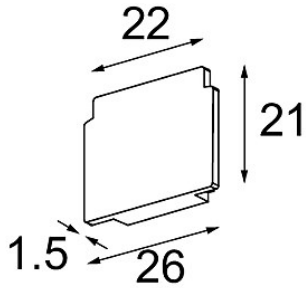

Date _____
Customer _____
Project _____
Type _____

Track 48V Endplate (2) Black Structure

Specifications

Material	13411032
Lamp Included	No
Number of Light Sources	0
IP Rating	20
Glow wire rating (°C)	960
Indoor/Outdoor	Indoor
Adjustability	Not Applicable
Primary Colour & Primary Finish	Black, Structure
Gross weight (g)	14.0