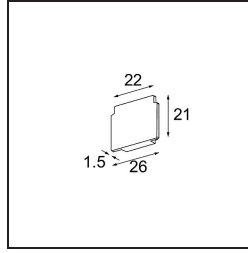

Date _____
Customer _____
Project _____
Type _____

Track 48V Endplate (2) White Structure

Specifications

Material	13411009
Lamp Included	No
Number of Light Sources	0
IP Rating	20
Glow wire rating (°C)	960
Indoor/Outdoor	Indoor
Adjustability	Not Applicable
Primary Colour & Primary Finish	White, Structure
Gross weight (g)	14.0