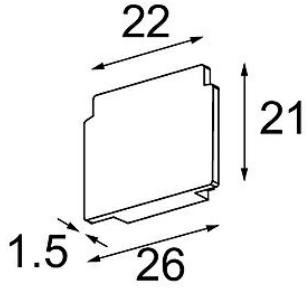

Date _____
Customer _____
Project _____
Type _____

Track 48V Endplate (2) White Structure

Specifications

Material	13411009
Lamp Included	No
Number of Light Sources	0
IP Rating	20
Glow wire rating (°C)	960
Indoor/Outdoor	Indoor
Adjustability	Not Applicable
Primary Colour & Primary Finish	White, Structure
Gross weight (g)	14.0