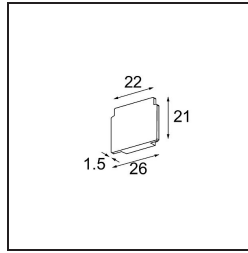

Date _____
Customer _____
Project _____
Type _____

Track 48V Endplate (2) White Structure

Specifications

Material	13411009
Lamp Included	No
Number of Light Sources	0
IP Rating	20
Glow wire rating (°C)	960
Indoor/Outdoor	Indoor
Adjustability	Not Applicable
Primary Colour & Primary Finish	White, Structure
Gross weight (g)	14.0