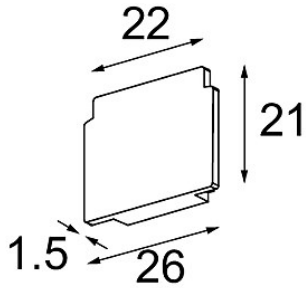

Date _____
Customer _____
Project _____
Type _____

Track 48V Endplate (2) White Structure

Specifications

Material	13411009
Lamp Included	No
Number of Light Sources	0
IP Rating	20
Glow wire rating (°C)	960
Indoor/Outdoor	Indoor
Adjustability	Not Applicable
Primary Colour & Primary Finish	White, Structure
Gross weight (g)	14.0