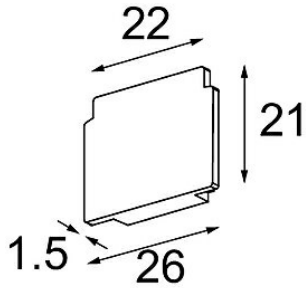

Date _____
Customer _____
Project _____
Type _____

Track 48V Endplate (2) White Structure

Specifications

Material	13411009
Lamp Included	No
Number of Light Sources	0
IP Rating	20
Glow wire rating (°C)	960
Indoor/Outdoor	Indoor
Adjustability	Not Applicable
Primary Colour & Primary Finish	White, Structure
Gross weight (g)	14.0