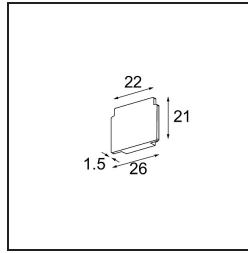

Date _____
Customer _____
Project _____
Type _____

Track 48V Endplate (2) White Structure

Specifications

Material	13411009
Lamp Included	No
Number of Light Sources	0
IP Rating	20
Glow wire rating (°C)	960
Indoor/Outdoor	Indoor
Adjustability	Not Applicable
Primary Colour & Primary Finish	White, Structure
Gross weight (g)	14.0