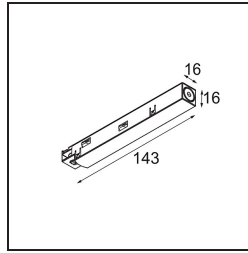

Date _____
Customer _____
Project _____
Type _____

Track 48V Power Feed Right Black Structure

Specifications

Material	13410932
Lamp Included	No
Number of Light Sources	0
Optic	Reflector
Input Voltage	48Vdc
Electrical Class	III
IP Rating	20
Glow wire rating (°C)	960
Indoor/Outdoor	Indoor
Adjustability	Not Applicable
Primary Colour & Primary Finish	Black, Structure
Gross weight (g)	42.0