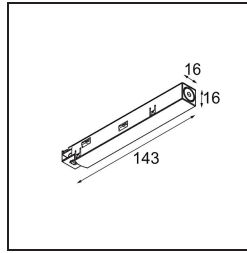

Date _____
Customer _____
Project _____
Type _____

Track 48V Power Feed Right Black Structure

Specifications

Material	13410932
Lamp Included	No
Number of Light Sources	0
Optic	Reflector
Input Voltage	48Vdc
Electrical Class	III
IP Rating	20
Glow wire rating (°C)	960
Indoor/Outdoor	Indoor
Adjustability	Not Applicable
Primary Colour & Primary Finish	Black, Structure
Gross weight (g)	42.0