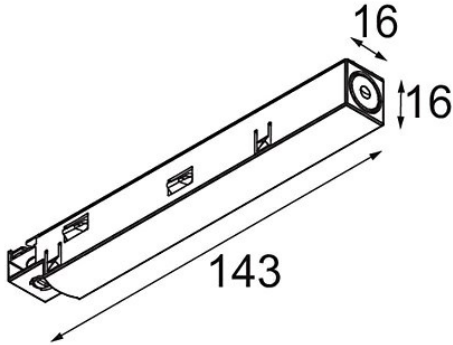

Date _____
Customer _____
Project _____
Type _____

Track 48V Power Feed Right Black Structure

Specifications

Material	13410932
Lamp Included	No
Number of Light Sources	0
Optic	Reflector
Input Voltage	48Vdc
Electrical Class	III
IP Rating	20
Glow wire rating (°C)	960
Indoor/Outdoor	Indoor
Adjustability	Not Applicable
Primary Colour & Primary Finish	Black, Structure
Gross weight (g)	42.0