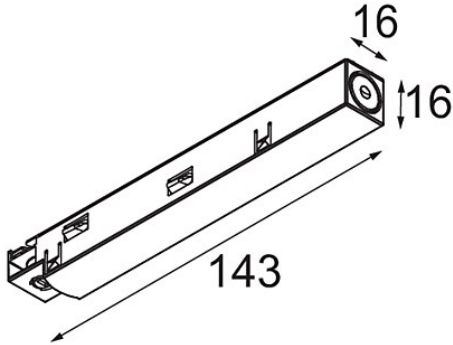

Date _____
Customer _____
Project _____
Type _____

Track 48V Power Feed Right Black Structure

Specifications

Material	13410932
Lamp Included	No
Number of Light Sources	0
Optic	Reflector
Input Voltage	48Vdc
Electrical Class	III
IP Rating	20
Glow wire rating (°C)	960
Indoor/Outdoor	Indoor
Adjustability	Not Applicable
Primary Colour & Primary Finish	Black, Structure
Gross weight (g)	42.0