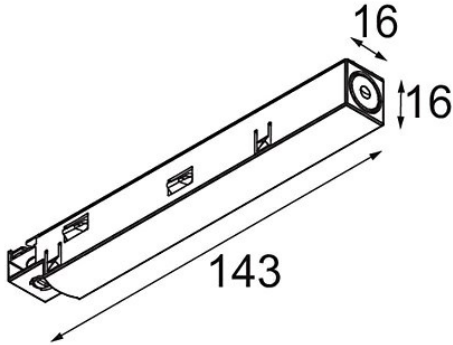

Date _____
Customer _____
Project _____
Type _____

Track 48V Power Feed Right White Structure

Specifications

Material	13410909
Lamp Included	No
Number of Light Sources	0
Optic	Reflector
Input Voltage	48Vdc
Electrical Class	III
IP Rating	20
Glow wire rating (°C)	960
Indoor/Outdoor	Indoor
Adjustability	Not Applicable
Primary Colour & Primary Finish	White, Structure
Gross weight (g)	42.0