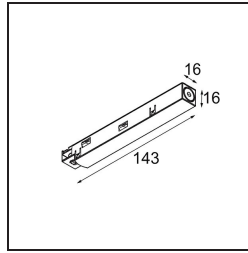

Date _____
Customer _____
Project _____
Type _____

Track 48V Power Feed Right White Structure

Specifications

Material	13410909
Lamp Included	No
Number of Light Sources	0
Optic	Reflector
Input Voltage	48Vdc
Electrical Class	III
IP Rating	20
Glow wire rating (°C)	960
Indoor/Outdoor	Indoor
Adjustability	Not Applicable
Primary Colour & Primary Finish	White, Structure
Gross weight (g)	42.0