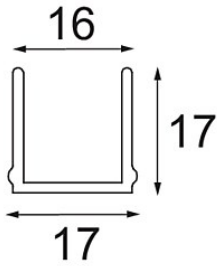

Date
Customer
Project
Type

Track 48V Cover 2000 Black Structure

Specifications

Material	13410732
Lamp Included	No
Number of Light Sources	0
Optic	Reflector
IP Rating	20
Glow wire rating (°C)	960
Indoor/Outdoor	Indoor
Adjustability	Not Applicable
Primary Colour & Primary Finish	Black, Structure
Gross weight (g)	336.0