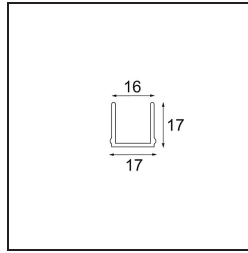

Date
Customer
Project
Type

Track 48V Cover 2000 Black Structure

Specifications

Material	13410732
Lamp Included	No
Number of Light Sources	0
Optic	Reflector
IP Rating	20
Glow wire rating (°C)	960
Indoor/Outdoor	Indoor
Adjustability	Not Applicable
Primary Colour & Primary Finish	Black, Structure
Gross weight (g)	336.0