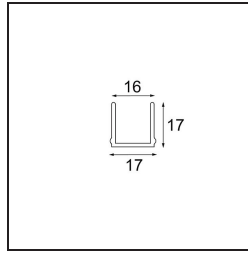

Date _____
Customer _____
Project _____
Type _____

Track 48V Cover 2000 White Structure

Specifications

Material	13410709
Lamp Included	No
Number of Light Sources	0
Optic	Reflector
IP Rating	20
Glow wire rating (°C)	960
Indoor/Outdoor	Indoor
Adjustability	Not Applicable
Primary Colour & Primary Finish	White, Structure
Gross weight (g)	336.0