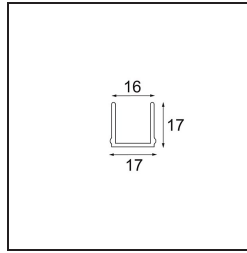

Date _____
Customer _____
Project _____
Type _____

Track 48V Cover 2000 White Structure

Specifications

Material	13410709
Lamp Included	No
Number of Light Sources	0
Optic	Reflector
IP Rating	20
Glow wire rating (°C)	960
Indoor/Outdoor	Indoor
Adjustability	Not Applicable
Primary Colour & Primary Finish	White, Structure
Gross weight (g)	336.0