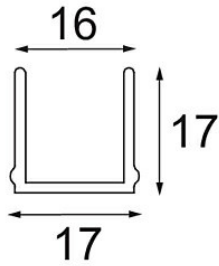

Date _____
Customer _____
Project _____
Type _____

Track 48V Cover 2000 White Structure

Specifications

Material	13410709
Lamp Included	No
Number of Light Sources	0
Optic	Reflector
IP Rating	20
Glow wire rating (°C)	960
Indoor/Outdoor	Indoor
Adjustability	Not Applicable
Primary Colour & Primary Finish	White, Structure
Gross weight (g)	336.0