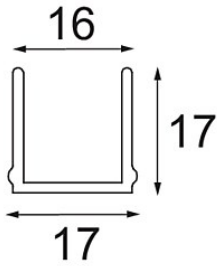

Date _____
Customer _____
Project _____
Type _____

Track 48V Cover 2000 White Structure

Specifications

Material	13410709
Lamp Included	No
Number of Light Sources	0
Optic	Reflector
IP Rating	20
Glow wire rating (°C)	960
Indoor/Outdoor	Indoor
Adjustability	Not Applicable
Primary Colour & Primary Finish	White, Structure
Gross weight (g)	336.0