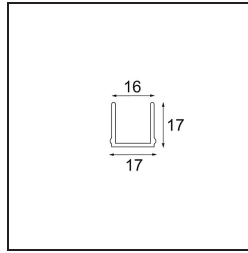

Date _____
Customer _____
Project _____
Type _____

Track 48V Cover 2000 White Structure

Specifications

Material	13410709
Lamp Included	No
Number of Light Sources	0
Optic	Reflector
IP Rating	20
Glow wire rating (°C)	960
Indoor/Outdoor	Indoor
Adjustability	Not Applicable
Primary Colour & Primary Finish	White, Structure
Gross weight (g)	336.0