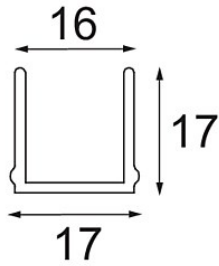

Date _____
Customer _____
Project _____
Type _____

Track 48V Cover 2000 White Structure

Specifications

Material	13410709
Lamp Included	No
Number of Light Sources	0
Optic	Reflector
IP Rating	20
Glow wire rating (°C)	960
Indoor/Outdoor	Indoor
Adjustability	Not Applicable
Primary Colour & Primary Finish	White, Structure
Gross weight (g)	336.0