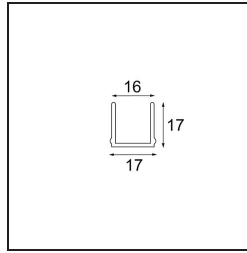

Date _____
Customer _____
Project _____
Type _____

Track 48V Cover 1000 Black Structure

Specifications

Material	13410632
Lamp Included	No
Number of Light Sources	0
Optic	Reflector
IP Rating	20
Glow wire rating (°C)	960
Indoor/Outdoor	Indoor
Adjustability	Not Applicable
Primary Colour & Primary Finish	Black, Structure
Gross weight (g)	183.0