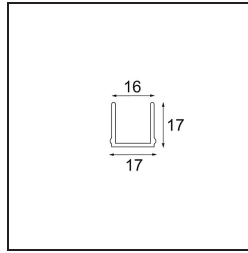

Date _____
Customer _____
Project _____
Type _____

Track 48V Cover 1000 Black Structure

Specifications

Material	13410632
Lamp Included	No
Number of Light Sources	0
Optic	Reflector
IP Rating	20
Glow wire rating (°C)	960
Indoor/Outdoor	Indoor
Adjustability	Not Applicable
Primary Colour & Primary Finish	Black, Structure
Gross weight (g)	183.0