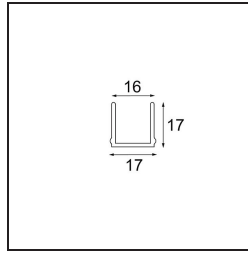

Date _____
Customer _____
Project _____
Type _____

Track 48V Cover 1000 Black Structure

Specifications

Material	13410632
Lamp Included	No
Number of Light Sources	0
Optic	Reflector
IP Rating	20
Glow wire rating (°C)	960
Indoor/Outdoor	Indoor
Adjustability	Not Applicable
Primary Colour & Primary Finish	Black, Structure
Gross weight (g)	183.0