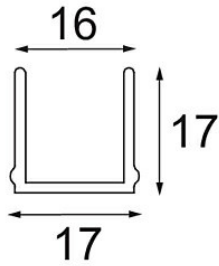

Date _____
Customer _____
Project _____
Type _____

Track 48V Cover 1000 Black Structure

Specifications

Material	13410632
Lamp Included	No
Number of Light Sources	0
Optic	Reflector
IP Rating	20
Glow wire rating (°C)	960
Indoor/Outdoor	Indoor
Adjustability	Not Applicable
Primary Colour & Primary Finish	Black, Structure
Gross weight (g)	183.0