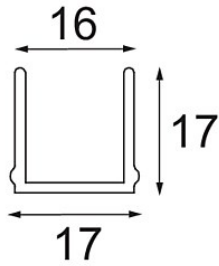

Date _____
Customer _____
Project _____
Type _____

Track 48V Cover 1000 Black Structure

Specifications

Material	13410632
Lamp Included	No
Number of Light Sources	0
Optic	Reflector
IP Rating	20
Glow wire rating (°C)	960
Indoor/Outdoor	Indoor
Adjustability	Not Applicable
Primary Colour & Primary Finish	Black, Structure
Gross weight (g)	183.0