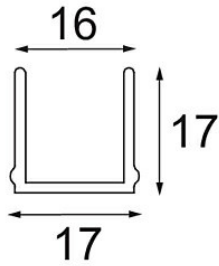

Date _____
Customer _____
Project _____
Type _____

Track 48V Cover 1000 White Structure

Specifications

Material	13410609
Lamp Included	No
Number of Light Sources	0
Optic	Reflector
IP Rating	20
Glow wire rating (°C)	960
Indoor/Outdoor	Indoor
Adjustability	Not Applicable
Primary Colour & Primary Finish	White, Structure
Gross weight (g)	183.0