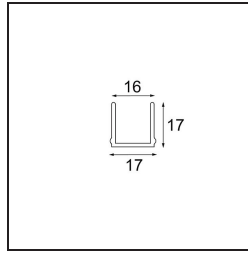

Date _____
Customer _____
Project _____
Type _____

Track 48V Cover 1000 White Structure

Specifications

Material	13410609
Lamp Included	No
Number of Light Sources	0
Optic	Reflector
IP Rating	20
Glow wire rating (°C)	960
Indoor/Outdoor	Indoor
Adjustability	Not Applicable
Primary Colour & Primary Finish	White, Structure
Gross weight (g)	183.0