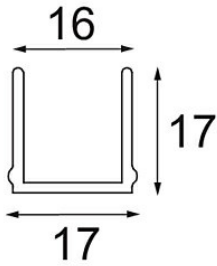

Date _____
Customer _____
Project _____
Type _____

Track 48V Cover 1000 White Structure

Specifications

Material	13410609
Lamp Included	No
Number of Light Sources	0
Optic	Reflector
IP Rating	20
Glow wire rating (°C)	960
Indoor/Outdoor	Indoor
Adjustability	Not Applicable
Primary Colour & Primary Finish	White, Structure
Gross weight (g)	183.0