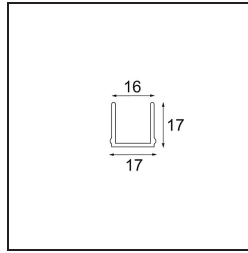

Date _____
Customer _____
Project _____
Type _____

Track 48V Cover 1000 White Structure

Specifications

Material	13410609
Lamp Included	No
Number of Light Sources	0
Optic	Reflector
IP Rating	20
Glow wire rating (°C)	960
Indoor/Outdoor	Indoor
Adjustability	Not Applicable
Primary Colour & Primary Finish	White, Structure
Gross weight (g)	183.0