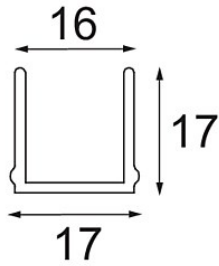

Date _____
Customer _____
Project _____
Type _____

Track 48V Cover 1000 White Structure

Specifications

Material	13410609
Lamp Included	No
Number of Light Sources	0
Optic	Reflector
IP Rating	20
Glow wire rating (°C)	960
Indoor/Outdoor	Indoor
Adjustability	Not Applicable
Primary Colour & Primary Finish	White, Structure
Gross weight (g)	183.0