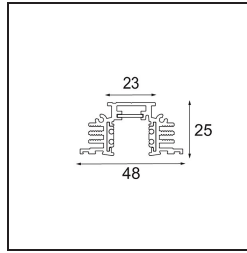

Date _____
Customer _____
Project _____
Type _____

Track 48V Profile Recessed Trimless 3000 Black Matt

Specifications

Material	13410502
Lamp Included	No
Number of Light Sources	0
Input Voltage	48Vdc
Electrical Class	III
IP Rating	20
Glow wire rating (°C)	960
Indoor/Outdoor	Indoor
Application	Ceiling, Wall
Mounting	Recessed
Adjustability	Not Applicable
Primary Colour & Primary Finish	Black, Matt
Gross weight (g)	3765.0
Remark	• Required recess height 100mm