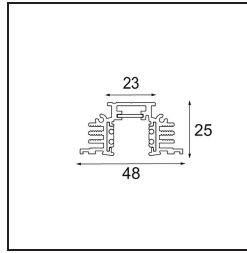

Date _____
Customer _____
Project _____
Type _____

Track 48V Profile Recessed Trimless 3000 Black Matt

Specifications

Material	13410502
Lamp Included	No
Number of Light Sources	0
Input Voltage	48Vdc
Electrical Class	III
IP Rating	20
Glow wire rating (°C)	960
Indoor/Outdoor	Indoor
Application	Ceiling, Wall
Mounting	Recessed
Adjustability	Not Applicable
Primary Colour & Primary Finish	Black, Matt
Gross weight (g)	3765.0
Remark	• Required recess height 100mm