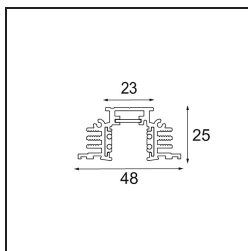

Date
Customer
Project
Type

Track 48V Profile Recessed Trimless 3000 Black Matt

Specifications

Material	13410502
Lamp Included	No
Number of Light Sources	0
Input Voltage	48Vdc
Electrical Class	III
IP Rating	20
Glow wire rating (°C)	960
Indoor/Outdoor	Indoor
Application	Ceiling, Wall
Mounting	Recessed
Adjustability	Not Applicable
Primary Colour & Primary Finish	Black, Matt
Gross weight (g)	3765.0
Remark	• Required recess height 100mm

Specifications