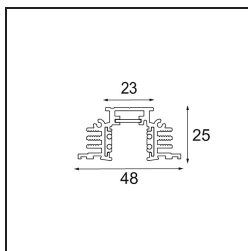

Date
Customer
Project
Type

Track 48V Profile Recessed Trimless 2000 Black Matt

Specifications

Material	13410402
Lamp Included	No
Number of Light Sources	0
Input Voltage	48Vdc
Electrical Class	III
IP Rating	20
Glow wire rating (°C)	960
Indoor/Outdoor	Indoor
Application	Ceiling, Wall
Mounting	Recessed
Adjustability	Not Applicable
Primary Colour & Primary Finish	Black, Matt
Gross weight (g)	2592.0
Remark	• Required recess height 100mm