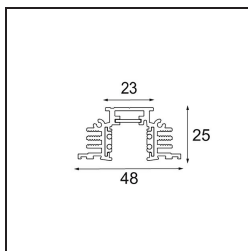

Date

Customer

Project

Type

Track 48V Profile Recessed Trimless 2000 Black Matt

Specifications

Material	13410402
Lamp Included	No
Number of Light Sources	0
Input Voltage	48Vdc
Electrical Class	III
IP Rating	20
Glow wire rating (°C)	960
Indoor/Outdoor	Indoor
Application	Ceiling, Wall
Mounting	Recessed
Adjustability	Not Applicable
Primary Colour & Primary Finish	Black, Matt
Gross weight (g)	2592.0
Remark	<ul style="list-style-type: none"> Required recess height 100mm