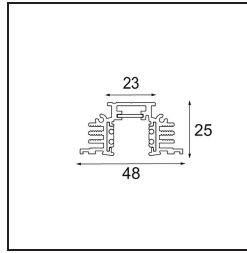

Date _____
Customer _____
Project _____
Type _____

Track 48V Profile Recessed Trimless 2000 Black Matt

Specifications

Material	13410402
Lamp Included	No
Number of Light Sources	0
Input Voltage	48Vdc
Electrical Class	III
IP Rating	20
Glow wire rating (°C)	960
Indoor/Outdoor	Indoor
Application	Ceiling, Wall
Mounting	Recessed
Adjustability	Not Applicable
Primary Colour & Primary Finish	Black, Matt
Gross weight (g)	2592.0