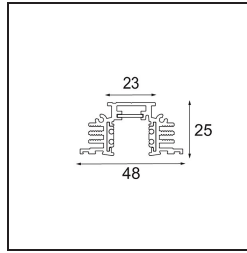

Date \_\_\_\_\_  
Customer \_\_\_\_\_  
Project \_\_\_\_\_  
Type \_\_\_\_\_

*Track 48V Profile Recessed Trimless 2000 Black Matt*

**Specifications**

Material	13410402
Lamp Included	No
Number of Light Sources	0
Input Voltage	48Vdc
Electrical Class	III
IP Rating	20
Glow wire rating (°C)	960
Indoor/Outdoor	Indoor
Application	Ceiling, Wall
Mounting	Recessed
Adjustability	Not Applicable
Primary Colour & Primary Finish	Black, Matt
Gross weight (g)	2592.0
Remark	• Required recess height 100mm