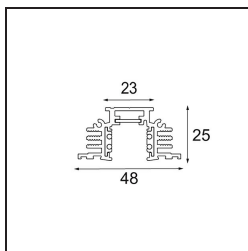

Date _____
Customer _____
Project _____
Type _____

Track 48V Profile Recessed Trimless 2000 Black Matt

Specifications

Material	13410402
Lamp Included	No
Number of Light Sources	0
Input Voltage	48Vdc
Electrical Class	III
IP Rating	20
Glow wire rating (°C)	960
Indoor/Outdoor	Indoor
Application	Ceiling, Wall
Mounting	Recessed
Adjustability	Not Applicable
Primary Colour & Primary Finish	Black, Matt
Gross weight (g)	2592.0
Remark	• Required recess height 100mm