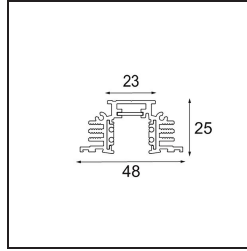

Date _____
Customer _____
Project _____
Type _____

Track 48V Profile Recessed Trimless 2000 Black Matt

Specifications

Material	13410402
Lamp Included	No
Number of Light Sources	0
Input Voltage	48Vdc
Electrical Class	III
IP Rating	20
Glow wire rating (°C)	960
Indoor/Outdoor	Indoor
Application	Ceiling, Wall
Mounting	Recessed
Adjustability	Not Applicable
Primary Colour & Primary Finish	Black, Matt
Gross weight (g)	2592.0
Remark	• Required recess height 100mm