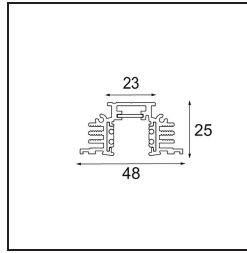

Date _____
Customer _____
Project _____
Type _____

Track 48V Profile Recessed Trimless 1000 Black Matt

Specifications

Material	13410302
Lamp Included	No
Number of Light Sources	0
Input Voltage	48Vdc
Electrical Class	III
IP Rating	20
Glow wire rating (°C)	960
Indoor/Outdoor	Indoor
Application	Ceiling, Wall
Mounting	Recessed
Adjustability	Not Applicable
Primary Colour & Primary Finish	Black, Matt
Gross weight (g)	1426.0
Remark	• Required recess height 100mm