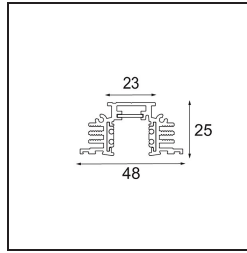

Date _____
Customer _____
Project _____
Type _____

Track 48V Profile Recessed Trimless 1000 Black Matt

Specifications

Material	13410302
Lamp Included	No
Number of Light Sources	0
Input Voltage	48Vdc
Electrical Class	III
IP Rating	20
Glow wire rating (°C)	960
Indoor/Outdoor	Indoor
Application	Ceiling, Wall
Mounting	Recessed
Adjustability	Not Applicable
Primary Colour & Primary Finish	Black, Matt
Gross weight (g)	1426.0
Remark	• Required recess height 100mm