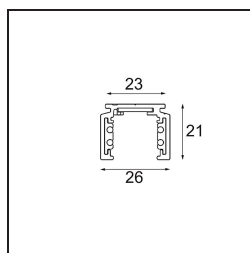

Date
Customer
Project
Type

Track 48V Profile Surface 3000 Black Structure

Specifications

Materiale	13410232
Lampadina inclusa	No
Numero di fonte luminosa	0
Volt in ingresso	48Vdc
Classificazione elettrica	III
Grado IP	20
Test filo a caldo (°C)	960
Interno/Esterno	Interno
Applicazione	Soffitto, Parete
Montaggio	Superficie
Orientabilità	Not Applicable
Colore primario & Finitura primaria	Nero, Strutturata
Peso lordo (g)	2549,0

Accessori Installazione

- 11062732** Power Feed Canopy Surface Square 4P DE Black Structure
- 11062709** Power Feed Canopy Surface Square 4P DE White Structure

- 11061409** Power Feed Canopy Surface Square 5P DE White Structure
- 11061432** Power Feed Canopy Surface Square 5P DE Black Structure

- 11061509** Power Feed and Suspension Canopy Surface Square 5P DE White Structure
- 11061532** Power Feed and Suspension Canopy Surface Square 5P DE Black Structure

Choose a required accessory