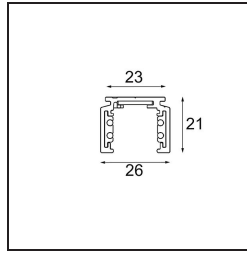

Date _____
Customer _____
Project _____
Type _____

Track 48V Profile Surface 3000 Black Structure

Specifications

Material	13410232
Lamp Included	No
Number of Light Sources	0
Input Voltage	48Vdc
Electrical Class	III
IP Rating	20
Glow wire rating (°C)	960
Indoor/Outdoor	Indoor
Application	Ceiling, Wall
Mounting	Surface
Adjustability	Not Applicable
Primary Colour & Primary Finish	Black, Structure
Gross weight (g)	2549.0