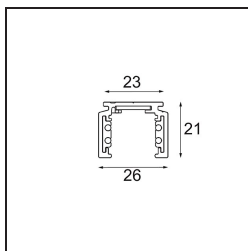

Date \_\_\_\_\_  
Customer \_\_\_\_\_  
Project \_\_\_\_\_  
Type \_\_\_\_\_

*Track 48V Profile Surface 3000 Black Structure*

**Specifications**

Material	13410232
Lamp Included	No
Number of Light Sources	0
Input Voltage	48Vdc
Electrical Class	III
IP Rating	20
Glow wire rating (°C)	960
Indoor/Outdoor	Indoor
Application	Ceiling, Wall
Mounting	Surface
Adjustability	Not Applicable
Primary Colour & Primary Finish	Black, Structure
Gross weight (g)	2549.0

**Installation Accessories**

- 11062732** Power Feed Canopy Surface Square 4P DE Black Structure
- 11062709** Power Feed Canopy Surface Square 4P DE White Structure

- 11061409** Power Feed Canopy Surface Square 5P DE White Structure
- 11061432** Power Feed Canopy Surface Square 5P DE Black Structure

- 11061509** Power Feed and Suspension Canopy Surface Square 5P DE White Structure
- 11061532** Power Feed and Suspension Canopy Surface Square 5P DE Black Structure

Choose a required accessory