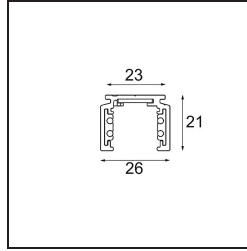

Date \_\_\_\_\_  
Customer \_\_\_\_\_  
Project \_\_\_\_\_  
Type \_\_\_\_\_

*Track 48V Profile Surface 3000 Black Structure*

**Specifications**

Material	13410232
Lamp Included	No
Number of Light Sources	0
Input Voltage	48Vdc
Electrical Class	III
IP Rating	20
Glow wire rating (°C)	960
Indoor/Outdoor	Indoor
Application	Ceiling, Wall
Mounting	Surface
Adjustability	Not Applicable
Primary Colour & Primary Finish	Black, Structure
Gross weight (g)	2549.0

**Installation Accessories**

- 11062732** Power Feed Canopy Surface Square 4P DE Black Structure
- 11062709** Power Feed Canopy Surface Square 4P DE White Structure

- 11061409** Power Feed Canopy Surface Square 5P DE White Structure
- 11061432** Power Feed Canopy Surface Square 5P DE Black Structure

- 11061509** Power Feed and Suspension Canopy Surface Square 5P DE White Structure
- 11061532** Power Feed and Suspension Canopy Surface Square 5P DE Black Structure

Choose a required accessory