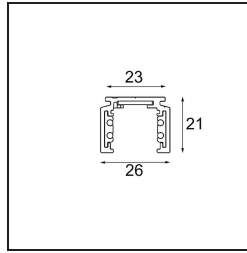

Date \_\_\_\_\_  
Customer \_\_\_\_\_  
Project \_\_\_\_\_  
Type \_\_\_\_\_

*Track 48V Profile Surface 3000 Black Structure*

**Specifications**

Material	13410232
Lamp Included	No
Number of Light Sources	0
Input Voltage	48Vdc
Electrical Class	III
IP Rating	20
Glow wire rating (°C)	960
Indoor/Outdoor	Indoor
Application	Ceiling, Wall
Mounting	Surface
Adjustability	Not Applicable
Primary Colour & Primary Finish	Black, Structure
Gross weight (g)	2549.0