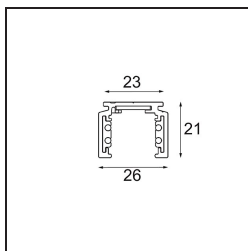

Date _____
Customer _____
Project _____
Type _____

Track 48V Profile Surface 3000 White Structure

Specifications

Material	13410209
Lamp Included	No
Number of Light Sources	0
Input Voltage	48Vdc
Electrical Class	III
IP Rating	20
Glow wire rating (°C)	960
Indoor/Outdoor	Indoor
Application	Ceiling, Wall
Mounting	Surface
Adjustability	Not Applicable
Primary Colour & Primary Finish	White, Structure
Gross weight (g)	2549.0

Installation Accessories

- 11062732** Power Feed Canopy Surface Square 4P DE Black Structure
- 11062709** Power Feed Canopy Surface Square 4P DE White Structure

- 11061409** Power Feed Canopy Surface Square 5P DE White Structure
- 11061432** Power Feed Canopy Surface Square 5P DE Black Structure

- 11061509** Power Feed and Suspension Canopy Surface Square 5P DE White Structure
- 11061532** Power Feed and Suspension Canopy Surface Square 5P DE Black Structure

Choose a required accessory