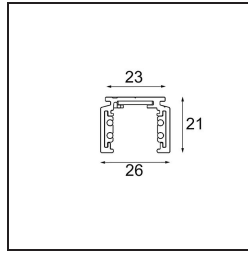

Date \_\_\_\_\_  
Customer \_\_\_\_\_  
Project \_\_\_\_\_  
Type \_\_\_\_\_

*Track 48V Profile Surface 3000 White Structure*

**Specifications**

Material	13410209
Lamp Included	No
Number of Light Sources	0
Input Voltage	48Vdc
Electrical Class	III
IP Rating	20
Glow wire rating (°C)	960
Indoor/Outdoor	Indoor
Application	Ceiling, Wall
Mounting	Surface
Adjustability	Not Applicable
Primary Colour & Primary Finish	White, Structure
Gross weight (g)	2549.0