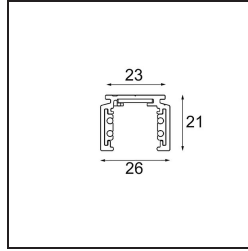

Date _____
Customer _____
Project _____
Type _____

Track 48V Profile Surface 3000 White Structure

Specifications

Material	13410209
Lamp Included	No
Number of Light Sources	0
Input Voltage	48Vdc
Electrical Class	III
IP Rating	20
Glow wire rating (°C)	960
Indoor/Outdoor	Indoor
Application	Ceiling, Wall
Mounting	Surface
Adjustability	Not Applicable
Primary Colour & Primary Finish	White, Structure
Gross weight (g)	2549.0