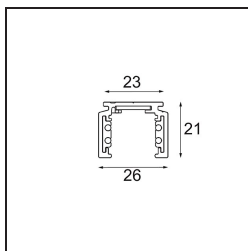

Date \_\_\_\_\_  
Customer \_\_\_\_\_  
Project \_\_\_\_\_  
Type \_\_\_\_\_

*Track 48V Profile Surface 3000 White Structure*

**Specifications**

Material	13410209
Lamp Included	No
Number of Light Sources	0
Input Voltage	48Vdc
Electrical Class	III
IP Rating	20
Glow wire rating (°C)	960
Indoor/Outdoor	Indoor
Application	Ceiling, Wall
Mounting	Surface
Adjustability	Not Applicable
Primary Colour & Primary Finish	White, Structure
Gross weight (g)	2549.0

**Installation Accessories**

- 11062732** Power Feed Canopy Surface Square 4P DE Black Structure
- 11062709** Power Feed Canopy Surface Square 4P DE White Structure

- 11061409** Power Feed Canopy Surface Square 5P DE White Structure
- 11061432** Power Feed Canopy Surface Square 5P DE Black Structure

- 11061509** Power Feed and Suspension Canopy Surface Square 5P DE White Structure
- 11061532** Power Feed and Suspension Canopy Surface Square 5P DE Black Structure

Choose a required accessory