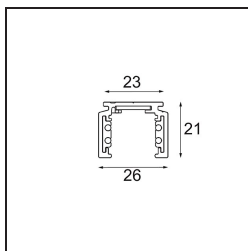

Date \_\_\_\_\_  
Customer \_\_\_\_\_  
Project \_\_\_\_\_  
Type \_\_\_\_\_

*Track 48V Profile Surface 3000 White Structure*

**Specifications**

|                                 |                  |
|---------------------------------|------------------|
| Material                        | 13410209         |
| Lamp Included                   | No               |
| Number of Light Sources         | 0                |
| Input Voltage                   | 48Vdc            |
| Electrical Class                | III              |
| IP Rating                       | 20               |
| Glow wire rating (°C)           | 960              |
| Indoor/Outdoor                  | Indoor           |
| Application                     | Ceiling, Wall    |
| Mounting                        | Surface          |
| Adjustability                   | Not Applicable   |
| Primary Colour & Primary Finish | White, Structure |
| Gross weight (g)                | 2549.0           |

**Installation Accessories**

- 11062732** Power Feed Canopy Surface Square 4P DE Black Structure
- 11062709** Power Feed Canopy Surface Square 4P DE White Structure

- 11061409** Power Feed Canopy Surface Square 5P DE White Structure
- 11061432** Power Feed Canopy Surface Square 5P DE Black Structure

- 11061509** Power Feed and Suspension Canopy Surface Square 5P DE White Structure
- 11061532** Power Feed and Suspension Canopy Surface Square 5P DE Black Structure

Choose a required accessory