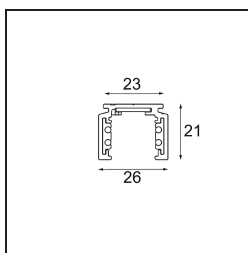

Date

Customer

Project

Type

Track 48V Profile Surface 2000 Black Structure

Specifications

Materiale	13410132
Lampadina inclusa	No
Numero di fonte luminosa	0
Volt in ingresso	48Vdc
Classificazione elettrica	III
Grado IP	20
Test filo a caldo (°C)	960
Interno/Esterno	Interno
Applicazione	Soffitto, Parete
Montaggio	Superficie
Orientabilità	Not Applicable
Colore primario & Finitura primaria	Nero, Strutturata
Peso lordo (g)	1717,0

Accessori Installazione

- 11062732** Power Feed Canopy Surface Square 4P Black Structure
- 11062709** Power Feed Canopy Surface Square 4P White Structure

- 11061409** Power Feed Canopy Surface Square 5P White Structure
- 11061432** Power Feed Canopy Surface Square 5P Black Structure

- 11061509** Power Feed and Suspension Canopy Surface Square 5P White Structure
- 11061532** Power Feed and Suspension Canopy Surface Square 5P Black Structure

Choose a required accessory