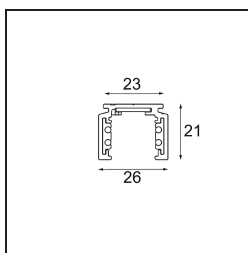

Track 48V Profile Surface 2000 Black Structure

Specifications

Materiale	13410132
Lampadina inclusa	No
Numero di fonte luminosa	0
Volt in ingresso	48Vdc
Classificazione elettrica	III
Grado IP	20
Test filo a caldo (°C)	960
Interno/Esterno	Interno
Applicazione	Soffitto, Parete
Montaggio	Superficie
Orientabilità	Not Applicable
Colore primario & Finitura primaria	Nero, Strutturata
Peso lordo (g)	1717,0

Accessori Installazione

- 11062732** Power Feed Canopy Surface Square 4P Black Structure
- 11062709** Power Feed Canopy Surface Square 4P White Structure

- 11061409** Power Feed Canopy Surface Square 5P White Structure
- 11061432** Power Feed Canopy Surface Square 5P Black Structure

- 11061509** Power Feed and Suspension Canopy Surface Square 5P White Structure
- 11061532** Power Feed and Suspension Canopy Surface Square 5P Black Structure

Choose a required accessory