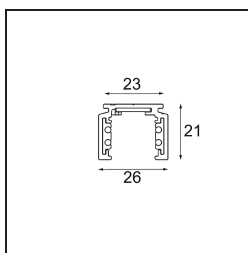

Date
Customer
Project
Type

*Track 48V Profile Surface 2000 Black Structure*

**Specifications**

Materiale	13410132
Lampadina inclusa	No
Numero di fonte luminosa	0
Volt in ingresso	48Vdc
Classificazione elettrica	III
Grado IP	20
Test filo a caldo (°C)	960
Interno/Esterno	Interno
Applicazione	Soffitto, Parete
Montaggio	Superficie
Orientabilità	Not Applicable
Colore primario & Finitura primaria	Nero, Strutturata
Peso lordo (g)	1717,0

**Accessori Installazione**

- 11062732** Power Feed Canopy Surface Square 4P DE Black Structure
- 11062709** Power Feed Canopy Surface Square 4P DE White Structure

- 11061409** Power Feed Canopy Surface Square 5P DE White Structure
- 11061432** Power Feed Canopy Surface Square 5P DE Black Structure

- 11061509** Power Feed and Suspension Canopy Surface Square 5P DE White Structure
- 11061532** Power Feed and Suspension Canopy Surface Square 5P DE Black Structure

Choose a required accessory