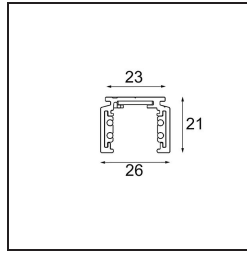

Date _____
Customer _____
Project _____
Type _____

Track 48V Profile Surface 2000 Black Structure

Specifications

Material	13410132
Lamp Included	No
Number of Light Sources	0
Input Voltage	48Vdc
Electrical Class	III
IP Rating	20
Glow wire rating (°C)	960
Indoor/Outdoor	Indoor
Application	Ceiling, Wall
Mounting	Surface
Adjustability	Not Applicable
Primary Colour & Primary Finish	Black, Structure
Gross weight (g)	1717.0