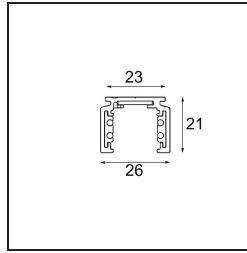

Date \_\_\_\_\_  
Customer \_\_\_\_\_  
Project \_\_\_\_\_  
Type \_\_\_\_\_

*Track 48V Profile Surface 2000 Black Structure*

**Specifications**

Material	13410132
Lamp Included	No
Number of Light Sources	0
Input Voltage	48Vdc
Electrical Class	III
IP Rating	20
Glow wire rating (°C)	960
Indoor/Outdoor	Indoor
Application	Ceiling, Wall
Mounting	Surface
Adjustability	Not Applicable
Primary Colour & Primary Finish	Black, Structure
Gross weight (g)	1717.0