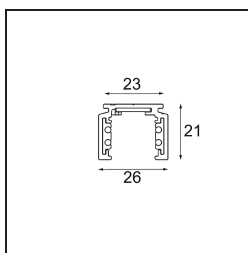

*Track 48V Profile Surface 2000 White Structure*

**Specifications**

Materiale	13410109
Lampadina inclusa	No
Numero di fonte luminosa	0
Volt in ingresso	48Vdc
Classificazione elettrica	III
Grado IP	20
Test filo a caldo (°C)	960
Interno/Esterno	Interno
Applicazione	Soffitto, Parete
Montaggio	Superficie
Orientabilità	Not Applicable
Colore primario & Finitura primaria	Bianco, Strutturata
Peso lordo (g)	1717,0

**Accessori Installazione**

- 11062732** Power Feed Canopy Surface Square 4P DE Black Structure
- 11062709** Power Feed Canopy Surface Square 4P DE White Structure

- 11061409** Power Feed Canopy Surface Square 5P DE White Structure
- 11061432** Power Feed Canopy Surface Square 5P DE Black Structure

- 11061509** Power Feed and Suspension Canopy Surface Square 5P DE White Structure
- 11061532** Power Feed and Suspension Canopy Surface Square 5P DE Black Structure

Choose a required accessory